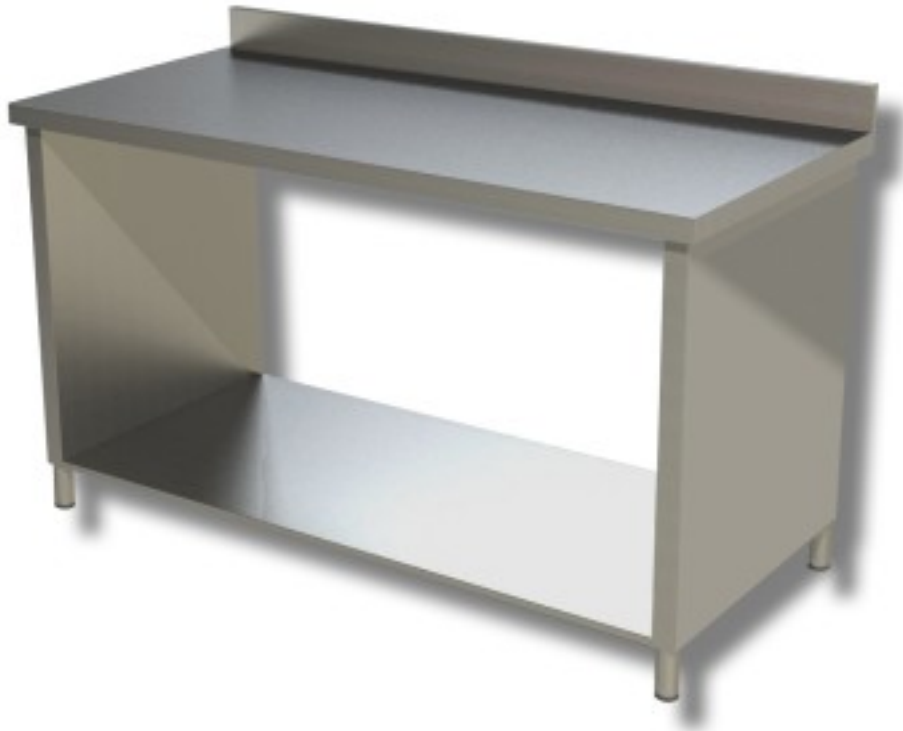

Cod: 38250073

**Stainless steel table with sides, splashback and shelf depth 700 mm
1800x700 mm**

Description

Stainless steel work table with splashback and sides on shelf. Table with a height of 85 cm and depth of 70 cm length 180 cm.

Dimensions

Altezza alzata	100 mm
Dimensioni esterne	1800x700x850 mm

Technical data

Capacità di carico

50 kg