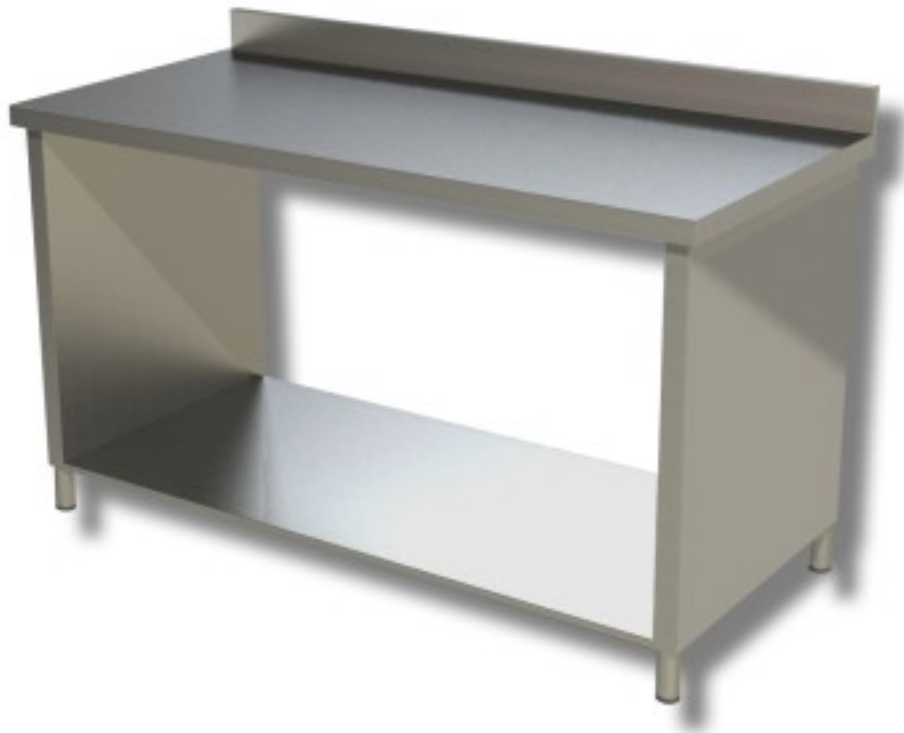

Cod: 38250072

**Stainless steel table with sides, splashback and shelf depth 700 mm
1600x700 mm**

Description

Stainless steel work table with splashback and sides on shelf. Table with a height of 85 cm and depth of 70 cm length 160 cm.

Dimensions

Altezza alzatina	100 mm
Dimensioni esterne	1600x700x850 mm

Technical data

Capacità di carico

44 kg