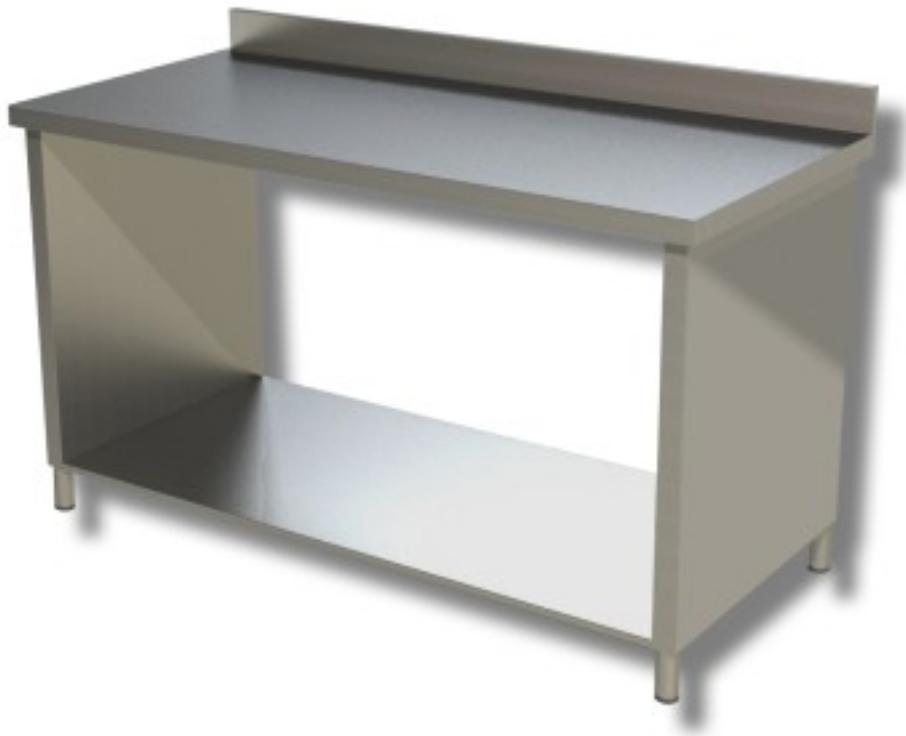

Cod: 38250635

**Stainless steel table with sides, splashback and shelf depth 700 mm
1100x700 mm**

Description

Stainless steel work table with splashback and sides on shelf. Table with a height of 85 cm and depth of 70 cm length 110 cm.

Dimensions

| | |
|--------------------|-----------------|
| Altezza alzatina | 100 mm |
| Dimensioni esterne | 1100x700x850 mm |