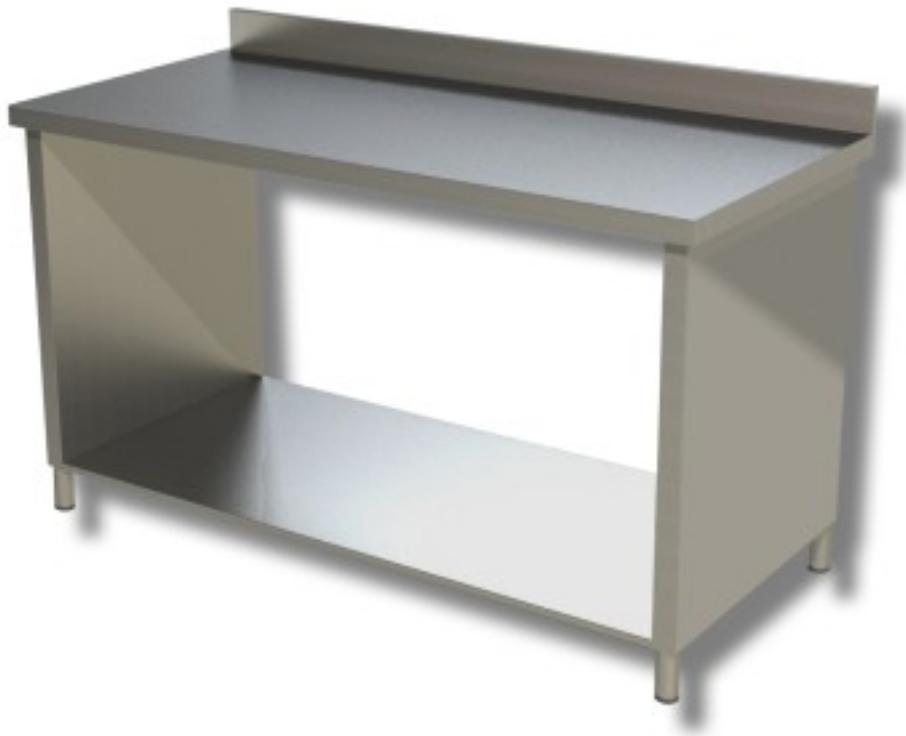

Cod: 38250635

**Stainless steel table with sides, splashback and shelf depth 700 mm
1100x700 mm**

Description

Stainless steel work table with splashback and sides on shelf. Table with a height of 85 cm and depth of 70 cm length 110 cm.

Dimensions

Altezza alzatina	100 mm
Dimensioni esterne	1100x700x850 mm