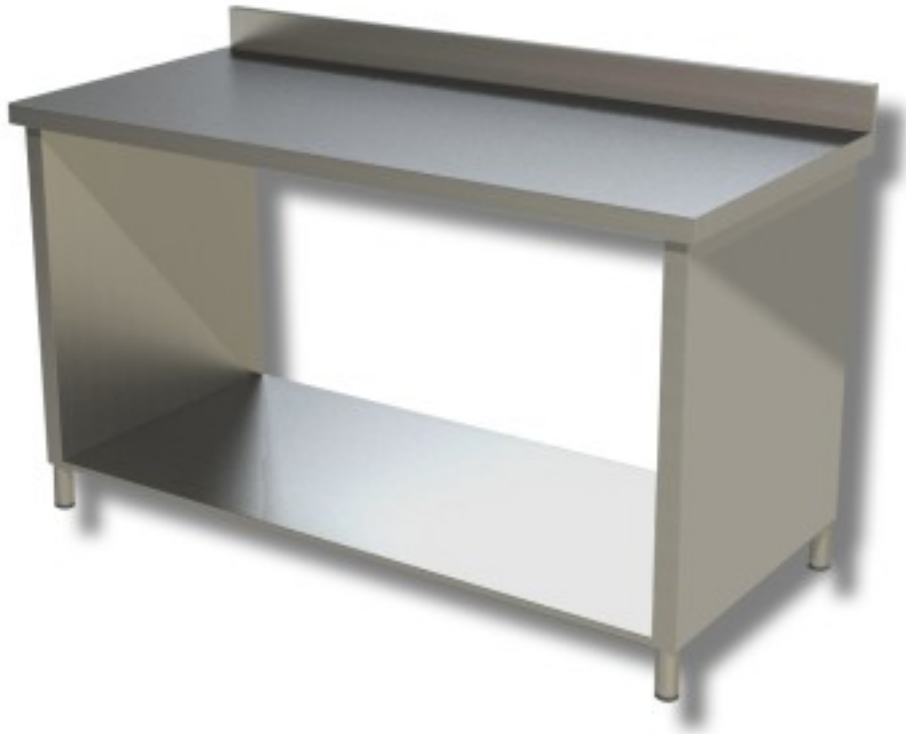

Cod: 38250788

Stainless steel table with sides, splashback and shelf depth 700 mm 500x700 mm

Description

Stainless steel work table with splashback and sides on shelf. Table with a height of 85 cm and depth of 70 cm length 50 cm.

Dimensions

Altezza alzatina	100 mm
Dimensioni esterne	500x700x850 mm