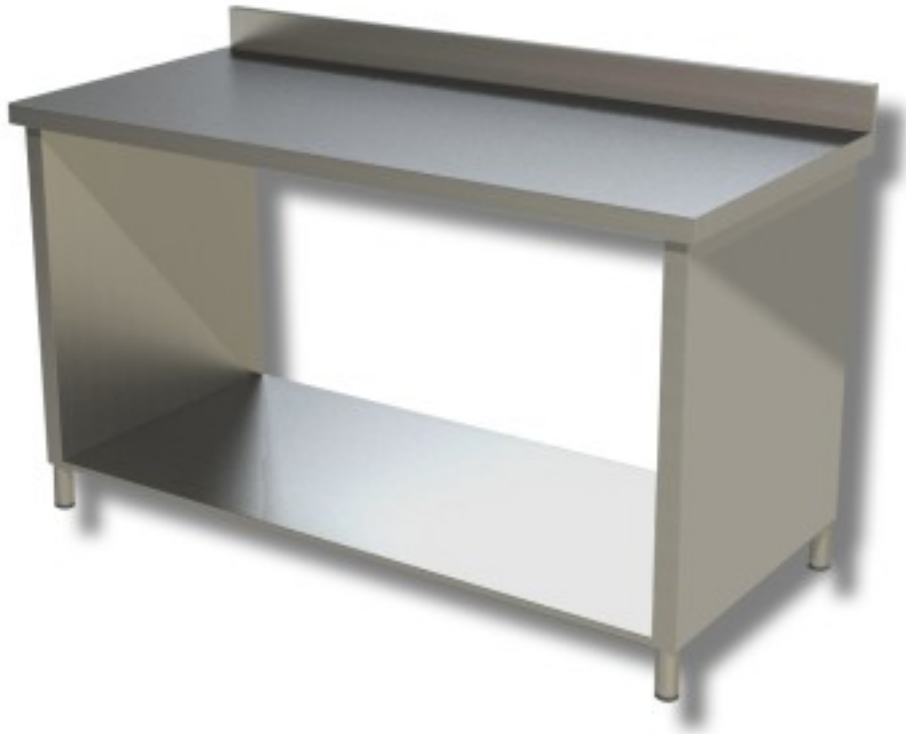

Cod: 38240760

Stainless steel table with sides, splashback and shelf depth 600 mm 500x600 mm

Description

Stainless steel work table with splashback and sides on shelf. Table with a height of 85 cm and depth of 60 cm length 50 cm.

Dimensions

Altezza alzatina	100 mm
Dimensioni esterne	500x600x850 mm