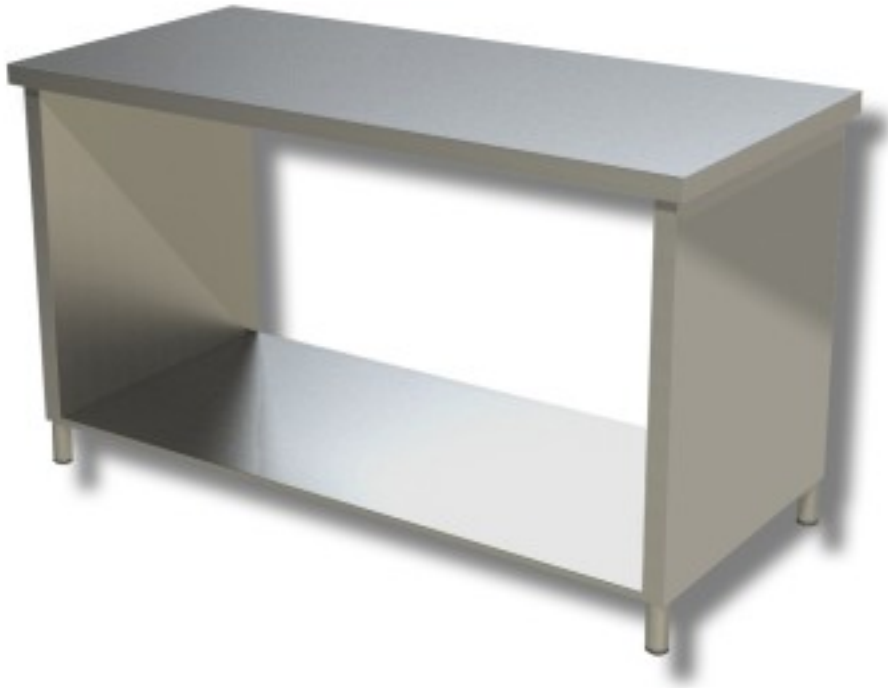

Cod: 38230074

**Stainless steel table with sides on shelf depth 700 mm 2000x700 mm**

## Description

Stainless steel work table with sides on a shelf. Table with a height of 85 cm and depth of 70 cm length 200 cm.

## Dimensions

Dimensioni esterne	2000x700x850 mm
--------------------	-----------------