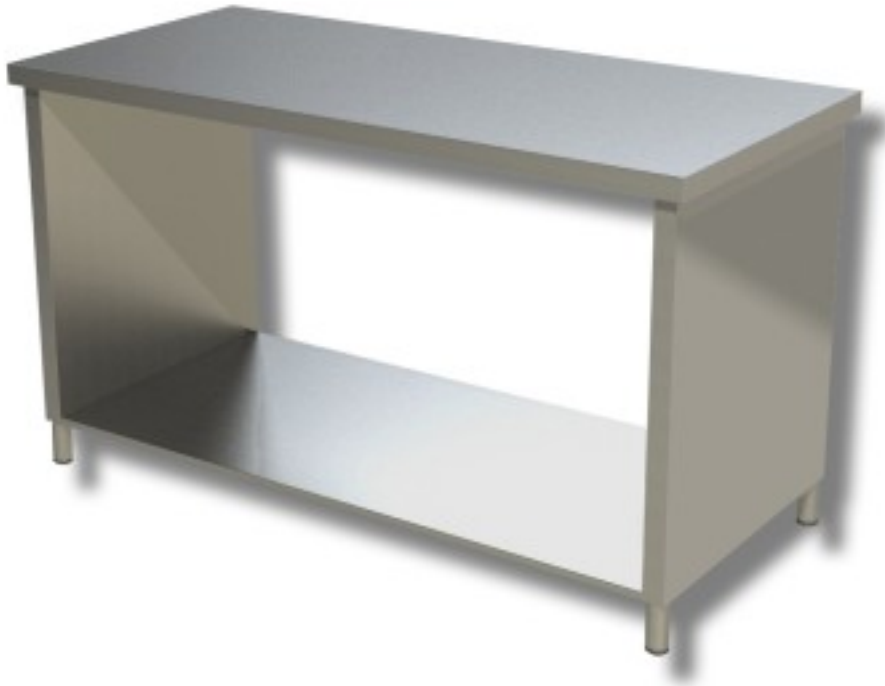

Cod: 38230074

Stainless steel table with sides on shelf depth 700 mm 2000x700 mm

Description

Stainless steel work table with sides on a shelf. Table with a height of 85 cm and depth of 70 cm length 200 cm.

Dimensions

Dimensioni esterne	2000x700x850 mm
--------------------	-----------------

Technical data

Capacità di carico	53 kg
--------------------	-------