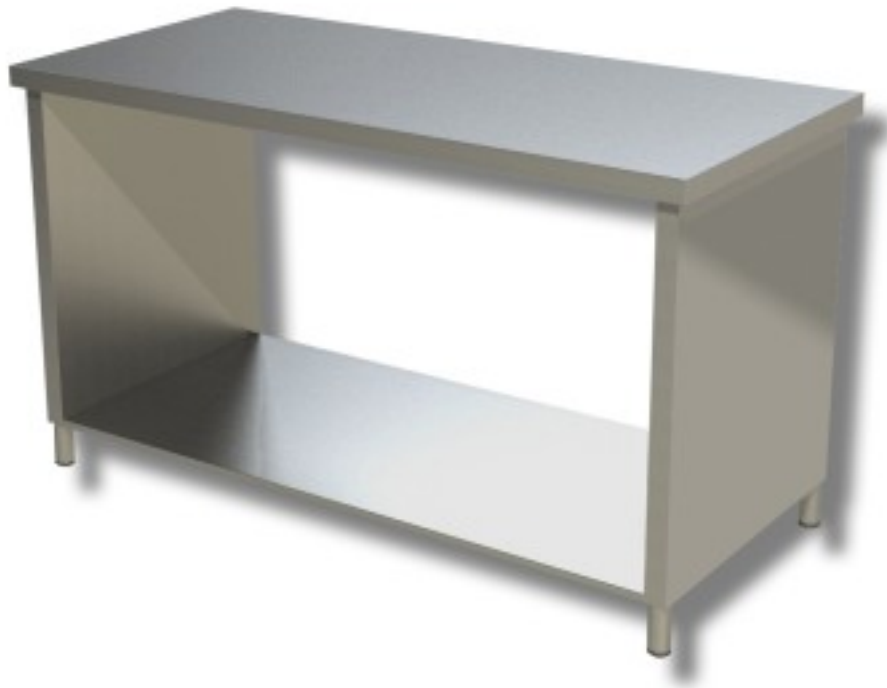

Cod: 38230073

Stainless steel table with sides on shelf depth 700 mm 1800x700 mm

Description

Stainless steel work table with sides on a shelf. Table with a height of 85 cm and depth of 70 cm length 180 cm.

Dimensions

Dimensioni esterne	1800x700x850 mm
--------------------	-----------------

Technical data

Capacità di carico	50 kg
--------------------	-------