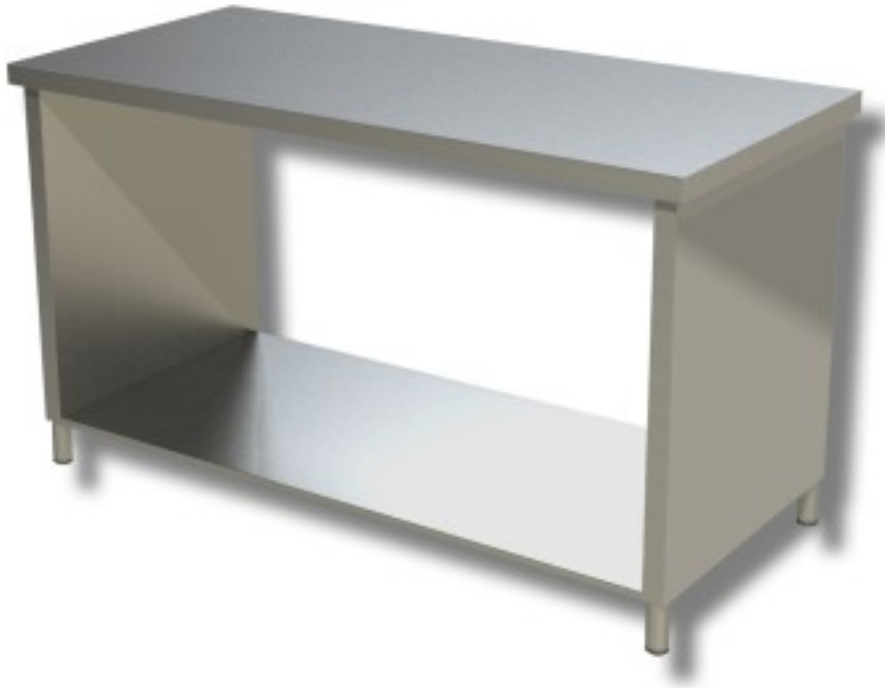

Cod: 38230073

Stainless steel table with sides on shelf depth 700 mm 1800x700 mm

Description

Stainless steel work table with sides on a shelf. Table with a height of 85 cm and depth of 70 cm length 180 cm.

Dimensions

Dimensioni esterne	1800x700x850 mm
--------------------	-----------------

Technical data

Capacità di carico	50 kg
--------------------	-------