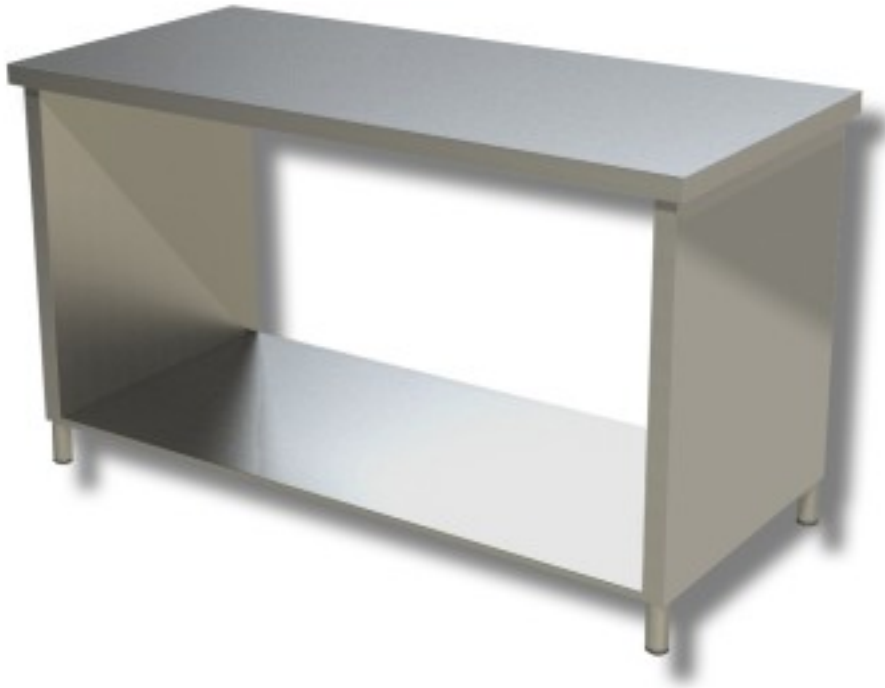

Cod: 38230637

Stainless steel table with sides on shelf depth 700 mm 1700x700 mm

Description

Stainless steel work table with sides on a shelf. Table with a height of 85 cm and depth of 70 cm available in various lengths 170 cm.

Dimensions

Dimensioni esterne	1700x700x850 mm
--------------------	-----------------

Technical data

Capacità di carico	47 kg
--------------------	-------

Materiale

stainless steel