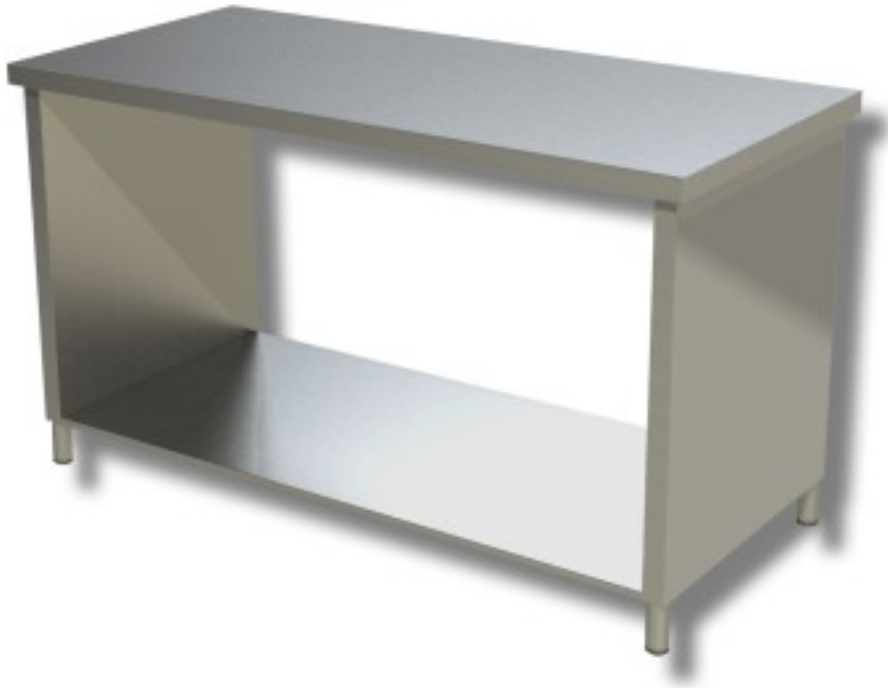

Cod: 38230072

Stainless steel table with sides on shelf depth 700 mm 1600x700 mm

Description

Stainless steel work table with sides on a shelf. Table with a height of 85 cm and depth of 70 cm length 160 cm.

Dimensions

Dimensioni esterne	1600x700x850 mm
--------------------	-----------------

Technical data

Capacità di carico	44 kg
--------------------	-------