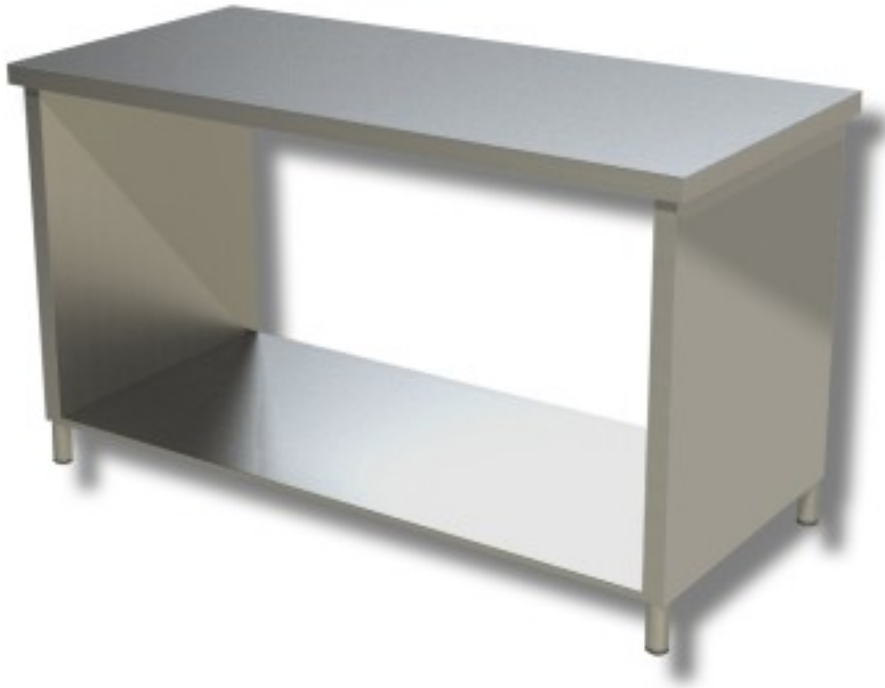

Cod: 38230072

Stainless steel table with sides on shelf depth 700 mm 1600x700 mm

Description

Stainless steel work table with sides on a shelf. Table with a height of 85 cm and depth of 70 cm length 160 cm.

Dimensions

Dimensioni esterne	1600x700x850 mm
--------------------	-----------------

Technical data

Capacità di carico	44 kg
--------------------	-------