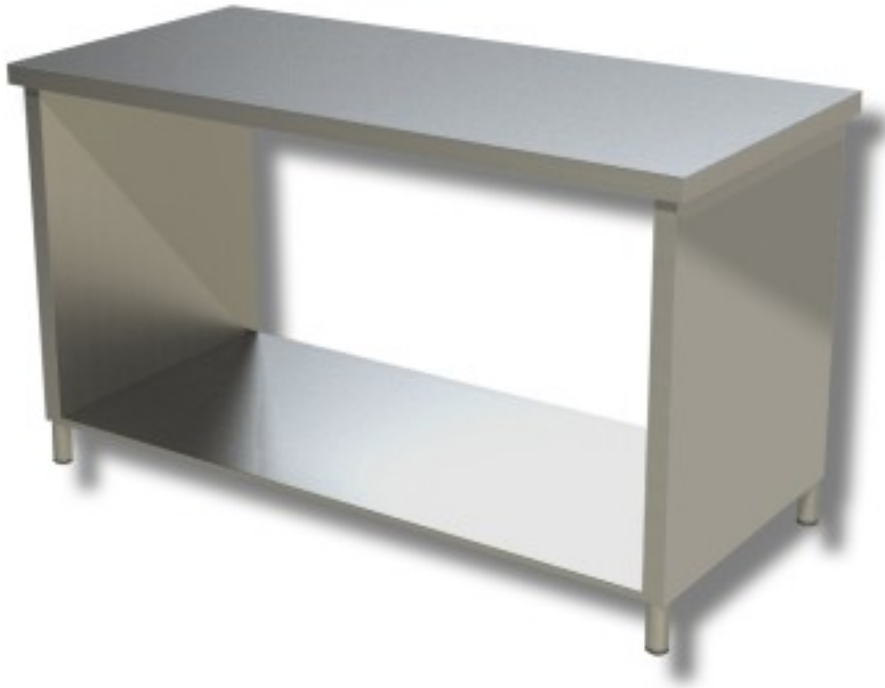

Cod: 38230076

**Stainless steel table with sides on shelf depth 700 mm 1500x700 mm**

## Description

Stainless steel work table with sides on a shelf. Table with a height of 85 cm and depth of 70 cm length 150 cm.

## Dimensions

Dimensioni esterne	1500x700x850 mm
--------------------	-----------------