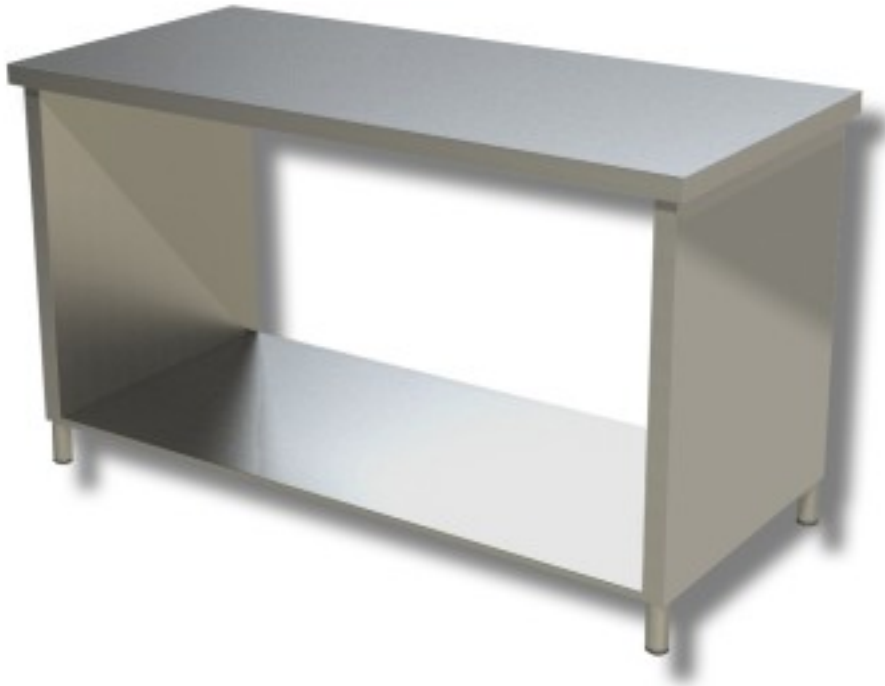

Cod: 38230076

Stainless steel table with sides on shelf depth 700 mm 1500x700 mm

Description

Stainless steel work table with sides on a shelf. Table with a height of 85 cm and depth of 70 cm length 150 cm.

Dimensions

Dimensioni esterne	1500x700x850 mm
--------------------	-----------------

Technical data

Capacità di carico	39 kg
--------------------	-------