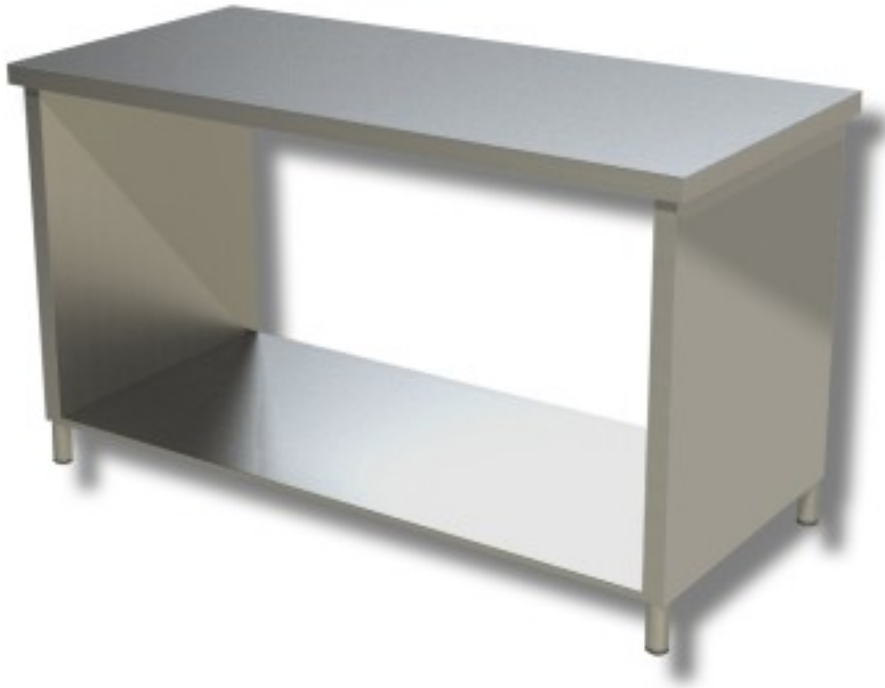

Cod: 38230071

Stainless steel table with sides on shelf depth 700 mm 1400x700 mm

Description

Stainless steel work table with sides on a shelf. Table with a height of 85 cm and depth of 70 cm length 140 cm.

Dimensions

Dimensioni esterne	1400x700x850 mm
--------------------	-----------------

Technical data

Capacità di carico	34 kg
--------------------	-------