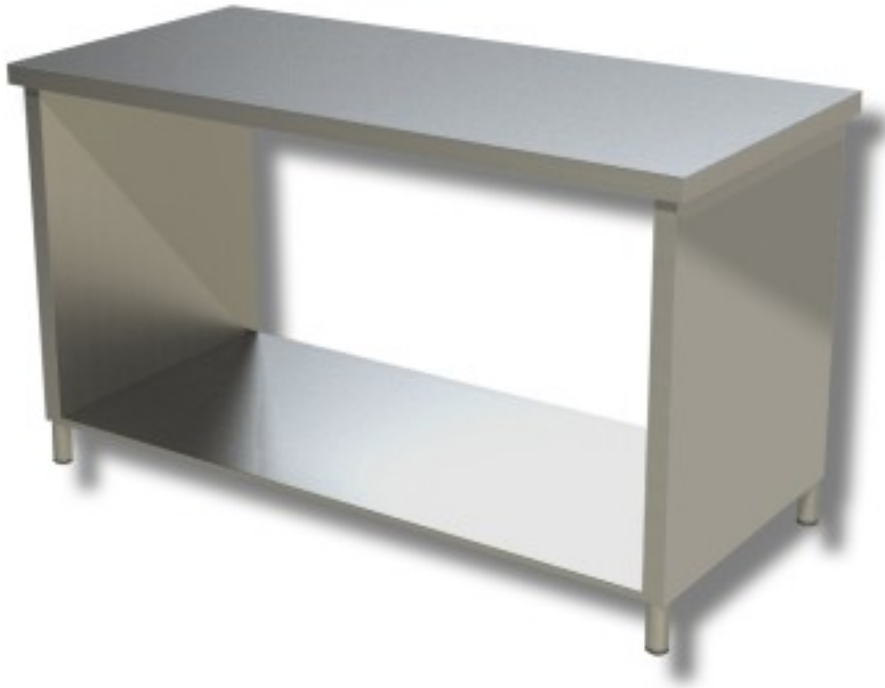

Cod: 38230636

Stainless steel table with sides on shelf depth 700 mm 1300x700 mm

Description

Stainless steel work table with sides on a shelf. Table with a height of 85 cm and depth of 70 cm length 130 cm.

Dimensions

Dimensioni esterne	1300x700x850 mm
--------------------	-----------------

Technical data

Capacità di carico	31 kg
--------------------	-------