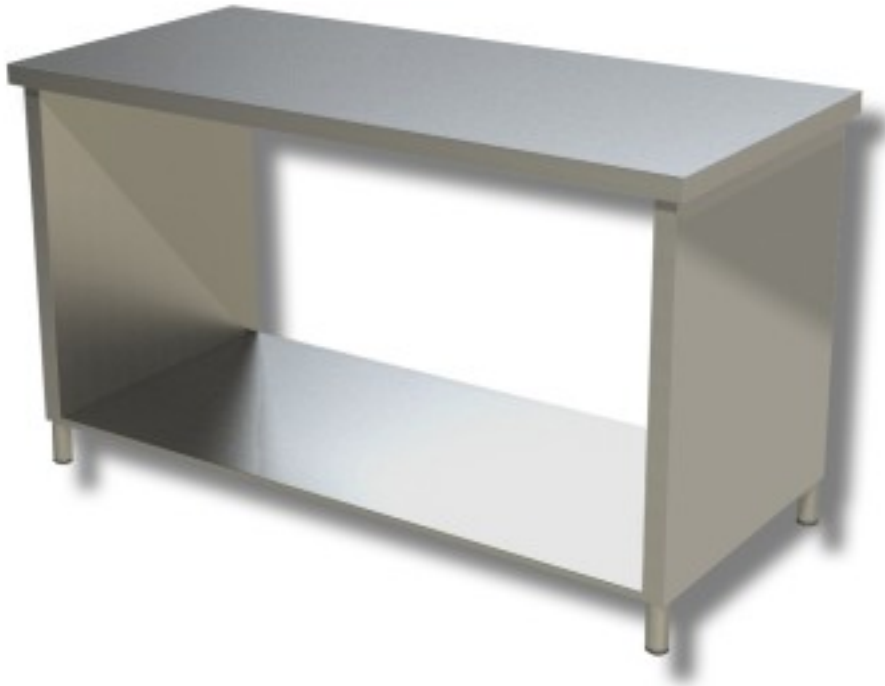

Cod: 38230070

Stainless steel table with sides on shelf depth 700 mm 1200x700 mm

Description

Stainless steel work table with sides on a shelf. Table with a height of 85 cm and depth of 70 cm, length 120 cm.

Dimensions

Dimensioni esterne	1200x700x850 mm
--------------------	-----------------

Technical data

Capacità di carico	29 kg
--------------------	-------