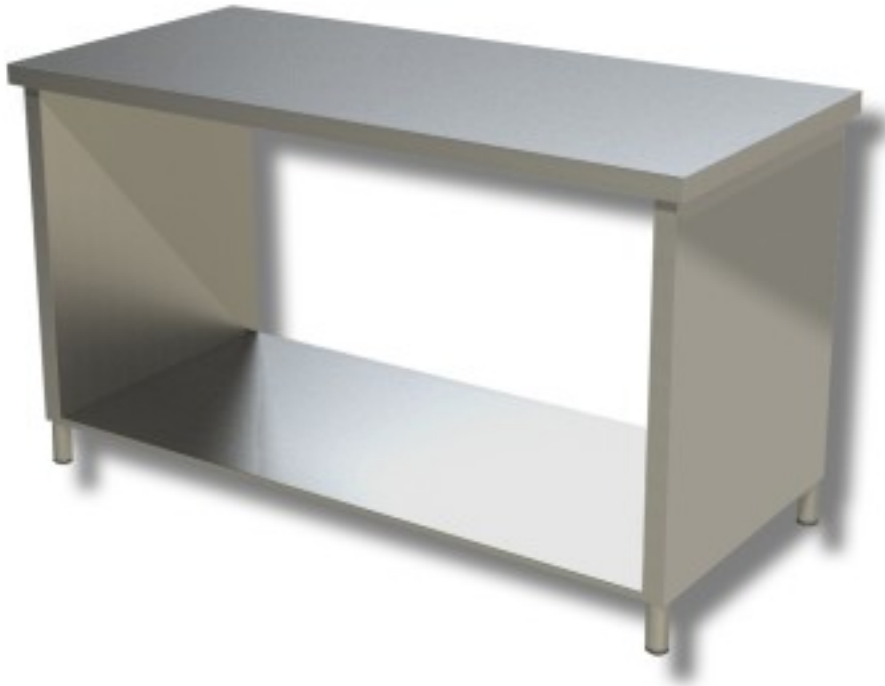

Cod: 38230635

Stainless steel table with sides on shelf depth 700 mm 1100x700 mm

Description

Stainless steel work table with sides on a shelf. Table with a height of 85 cm and depth of 70 cm length 110 cm.

Dimensions

Dimensioni esterne	1100x700x850 mm
--------------------	-----------------