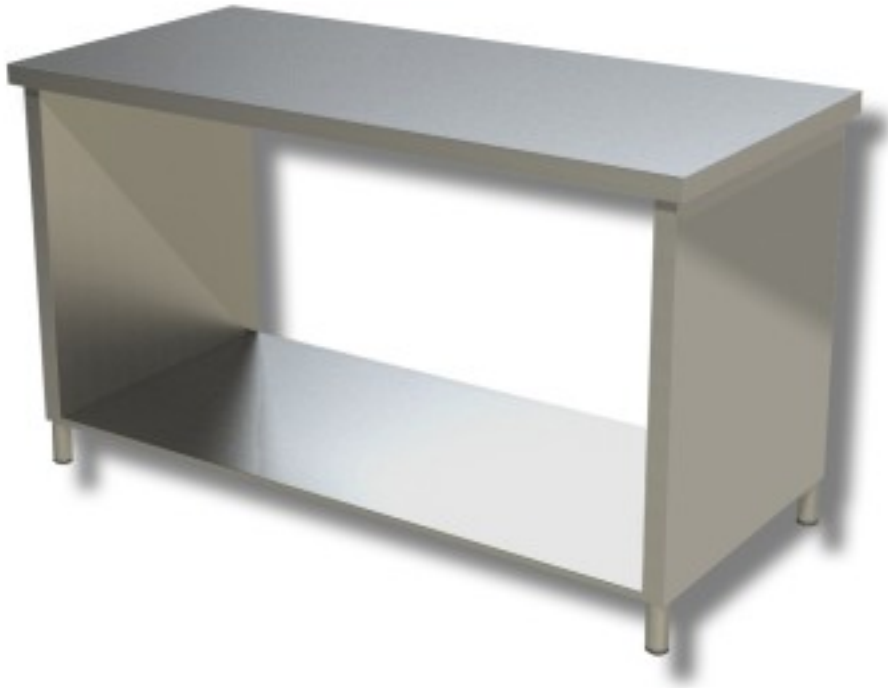

Cod: 38230635

Stainless steel table with sides on shelf depth 700 mm 1100x700 mm

Description

Stainless steel work table with sides on a shelf. Table with a height of 85 cm and depth of 70 cm length 110 cm.

Dimensions

Dimensioni esterne	1100x700x850 mm
--------------------	-----------------