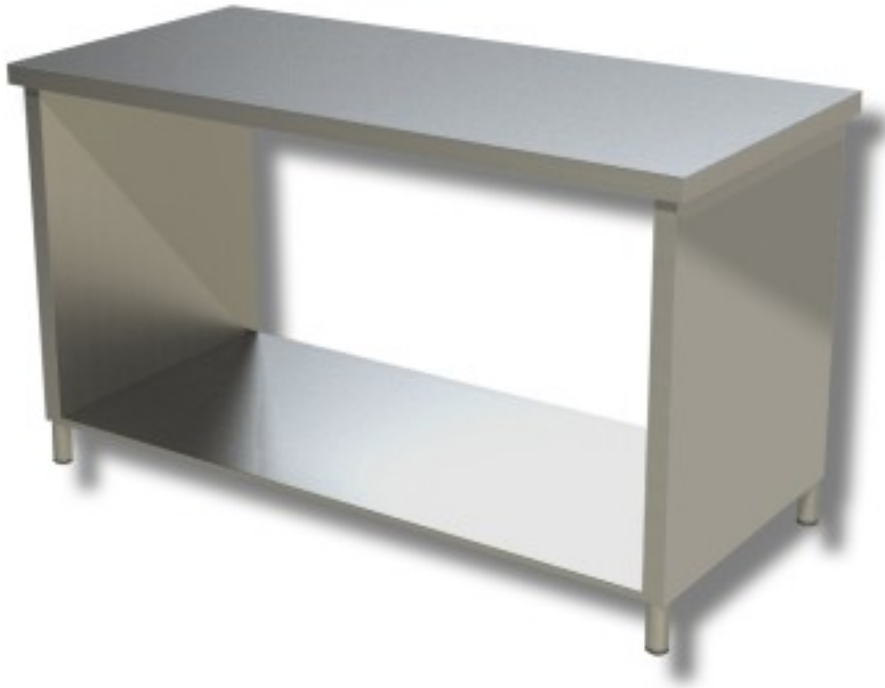

Cod: 38230069

**Stainless steel table with sides on shelf depth 700 mm 1000x700 mm**

## Description

**Stainless steel work table with sides on a shelf. Table with a height of 85 cm and depth of 70 cm length 100 cm.**

## Dimensions

Dimensioni esterne	1000x700x850 mm
--------------------	-----------------