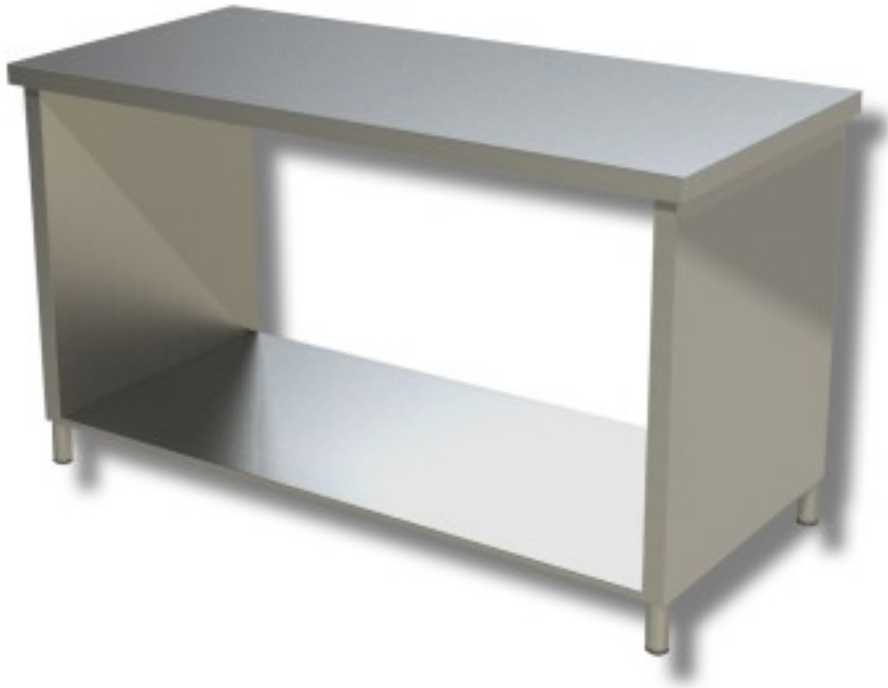

Cod: 38230791

Stainless steel table with sides on shelf depth 700 mm 900x700 mm

Description

Stainless steel work table with sides on a shelf. Table with a height of 85 cm and depth of 70 cm length 90 cm.

Dimensions

Dimensioni esterne	900x700x850 mm
--------------------	----------------

Technical data

Capacità di carico	20 kg
--------------------	-------