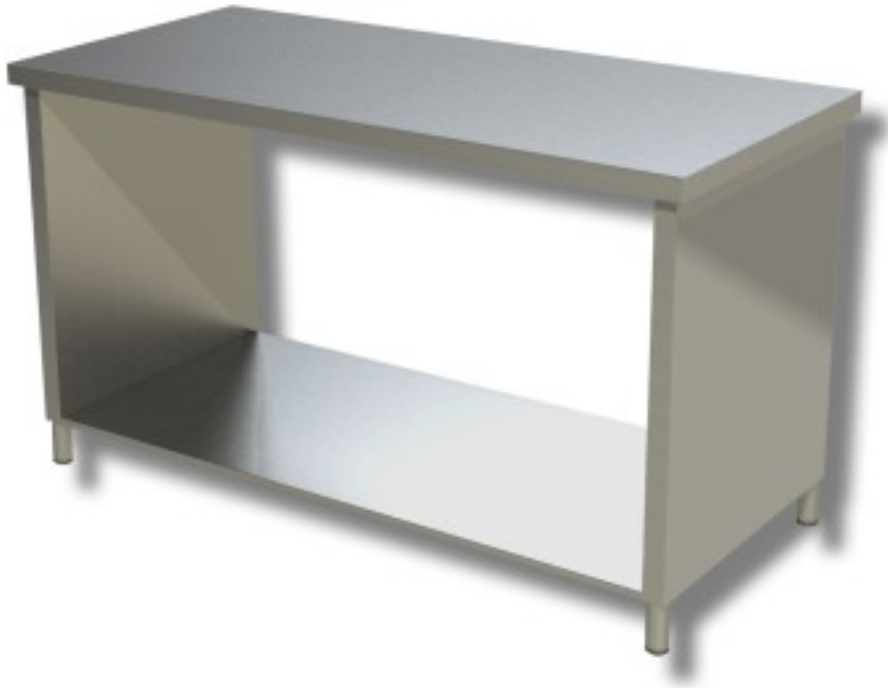

Cod: 38230791

**Stainless steel table with sides on shelf depth 700 mm 900x700 mm**

## Description

Stainless steel work table with sides on a shelf. Table with a height of 85 cm and depth of 70 cm length 90 cm.

## Dimensions

Dimensioni esterne	900x700x850 mm
--------------------	----------------