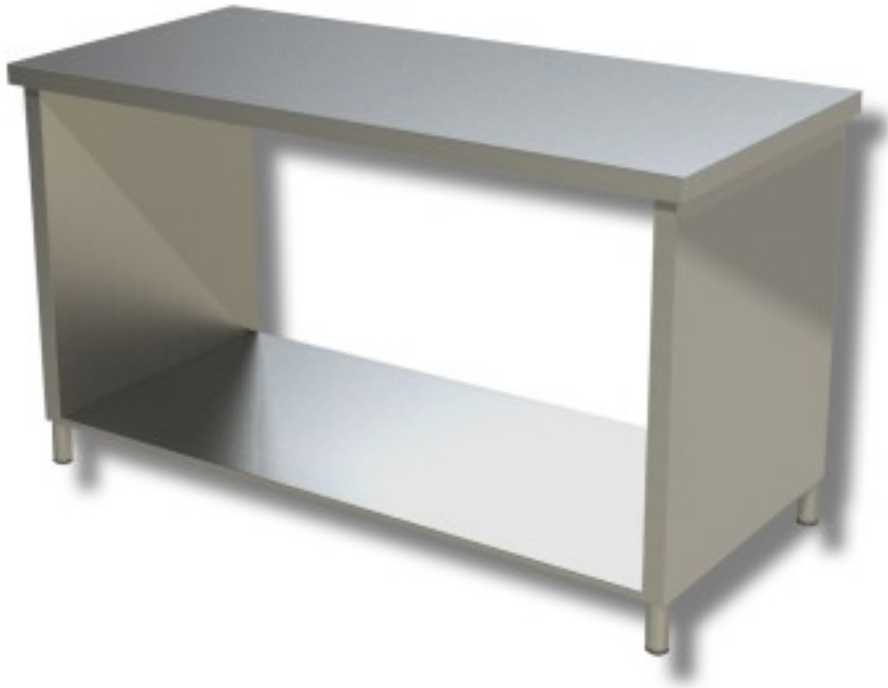

Cod: 38230655

Stainless steel table with sides on shelf depth 700 mm 800x700 mm

Description

Stainless steel work table with sides on a shelf. Table with a height of 85 cm and depth of 70 cm length 80 cm.

Dimensions

Dimensioni esterne	800x700x850 mm
--------------------	----------------

Technical data

Capacità di carico	19 kg
--------------------	-------