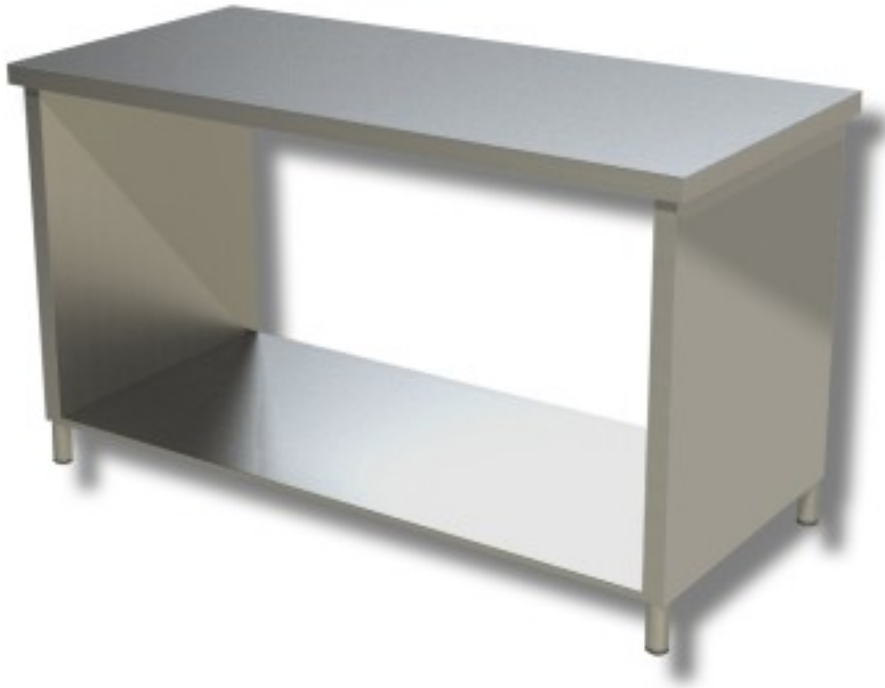

Cod: 38230655

**Stainless steel table with sides on shelf depth 700 mm 800x700 mm**

## Description

Stainless steel work table with sides on a shelf. Table with a height of 85 cm and depth of 70 cm length 80 cm.

## Dimensions

Dimensioni esterne	800x700x850 mm
--------------------	----------------