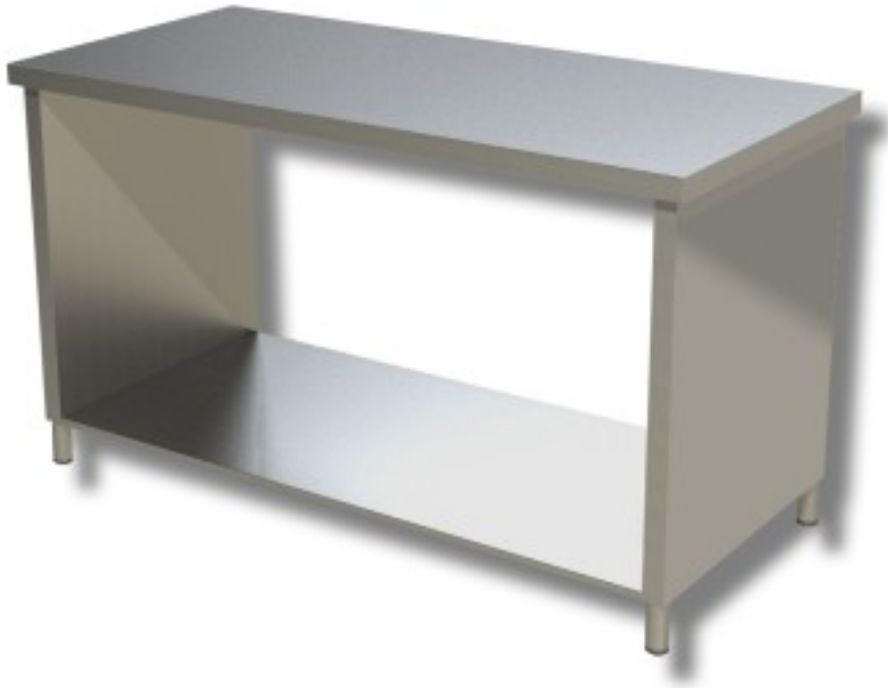

Cod: 38230789

Stainless steel table with sides on shelf depth 700 mm 700x700 mm

Description

Stainless steel work table with sides on a shelf. Table with a height of 85 cm and depth of 70 cm length 70 cm.

Dimensions

Dimensioni esterne	700x700x850 mm
--------------------	----------------