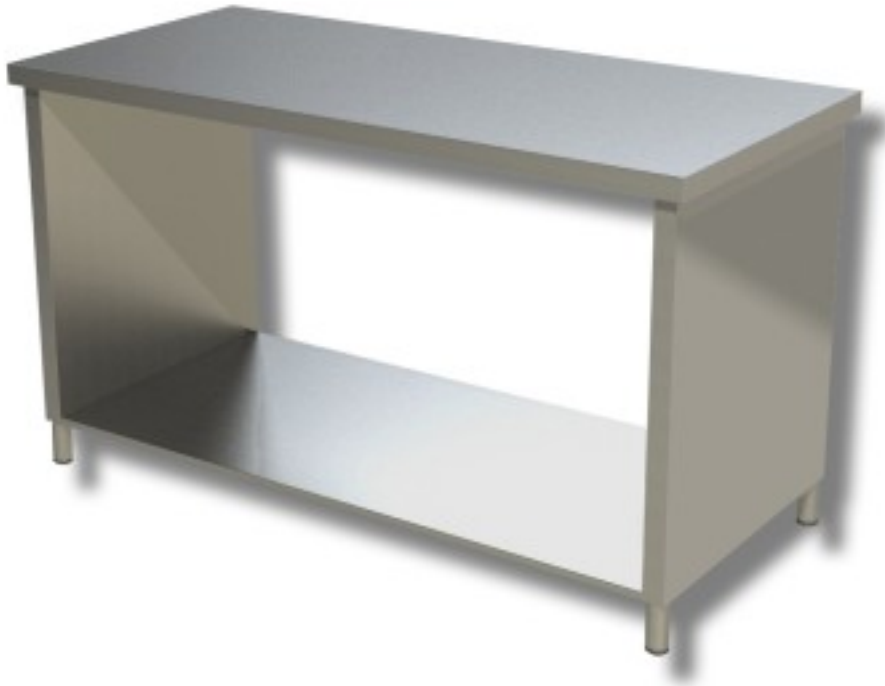

Cod: 38230789

Stainless steel table with sides on shelf depth 700 mm 700x700 mm

Description

Stainless steel work table with sides on a shelf. Table with a height of 85 cm and depth of 70 cm length 70 cm.

Dimensions

Dimensioni esterne	700x700x850 mm
--------------------	----------------