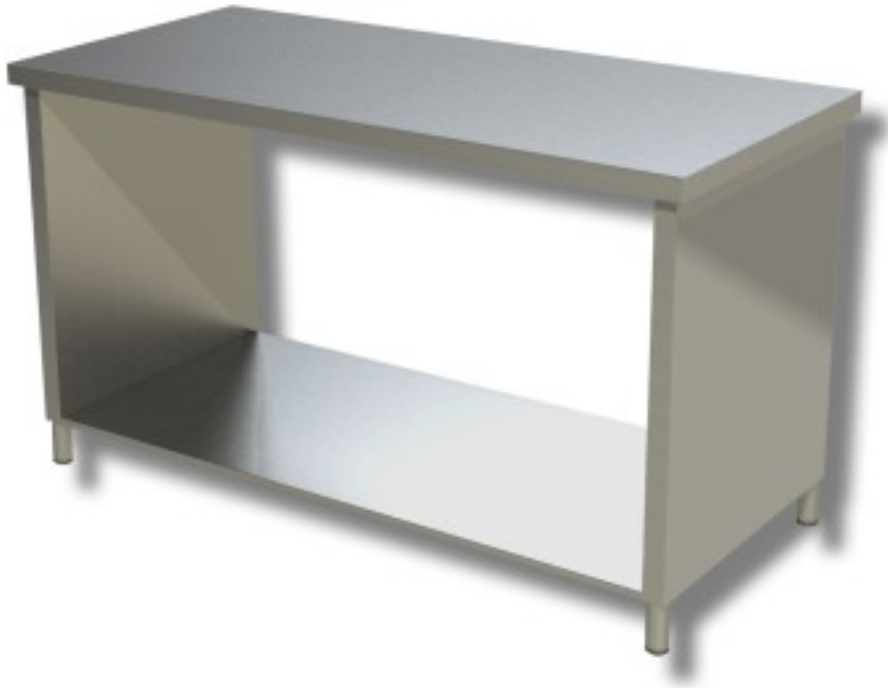

Cod: 38230654

Stainless steel table with sides on shelf depth 700 mm 600x700 mm

Description

Stainless steel work table with sides on a shelf. Table with a height of 85 cm and depth of 70 cm length 60 cm.

Dimensions

Dimensioni esterne	600x700x850 mm
--------------------	----------------