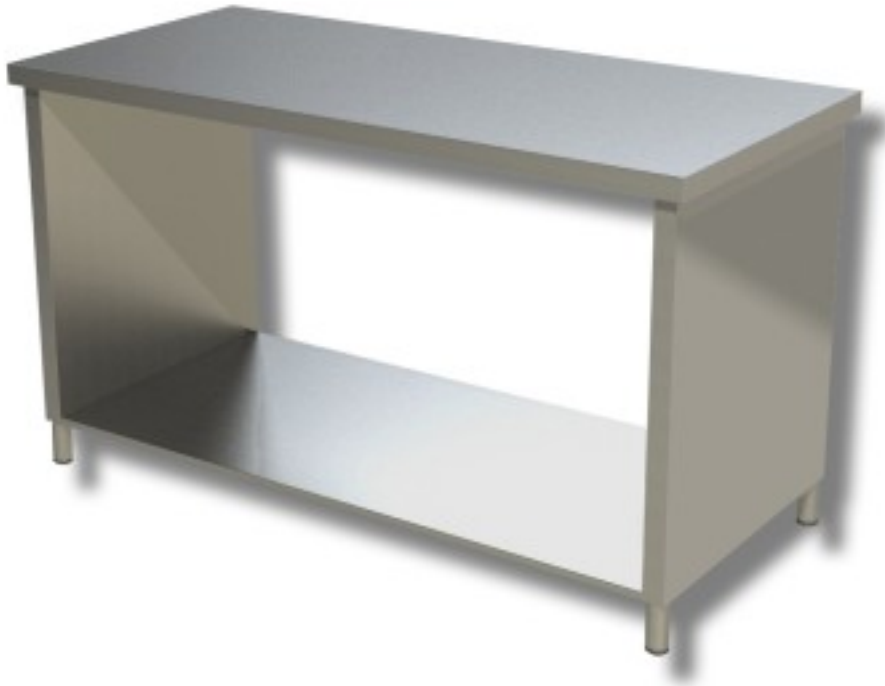

Cod: 38230788

Stainless steel table with sides on shelf depth 700 mm 500x700 mm

Description

Stainless steel work table with sides on a shelf. Table with a height of 85 cm and depth of 70 cm length 50 cm.

Dimensions

Dimensioni esterne	500x700x850 mm
--------------------	----------------