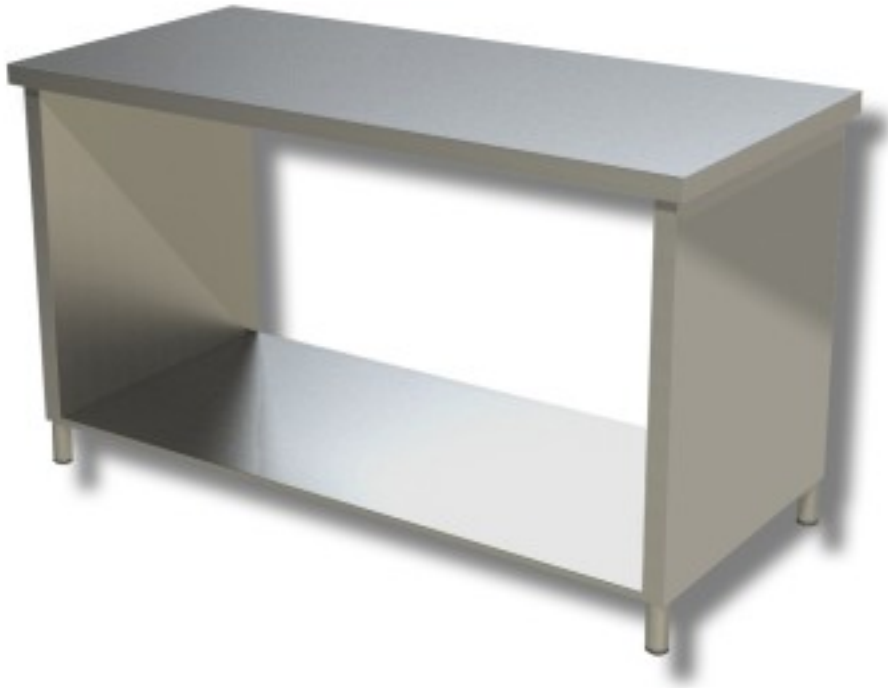

Cod: 38230788

Stainless steel table with sides on shelf depth 700 mm 500x700 mm

Description

Stainless steel work table with sides on a shelf. Table with a height of 85 cm and depth of 70 cm length 50 cm.

Dimensions

Dimensioni esterne	500x700x850 mm
--------------------	----------------