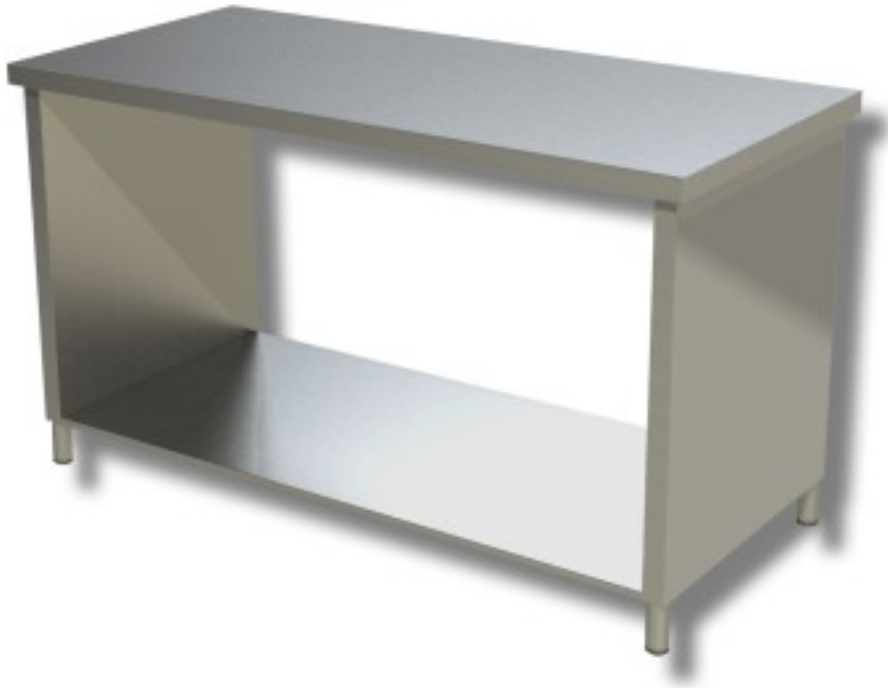

Cod: 38230790

Stainless steel table with sides on shelf depth 700 mm 400x700 mm

Description

Stainless steel work table with sides on a shelf. Table with a height of 85 cm and depth of 70 cm length 40 cm.

Dimensions

Dimensioni esterne	400x700x850 mm
--------------------	----------------