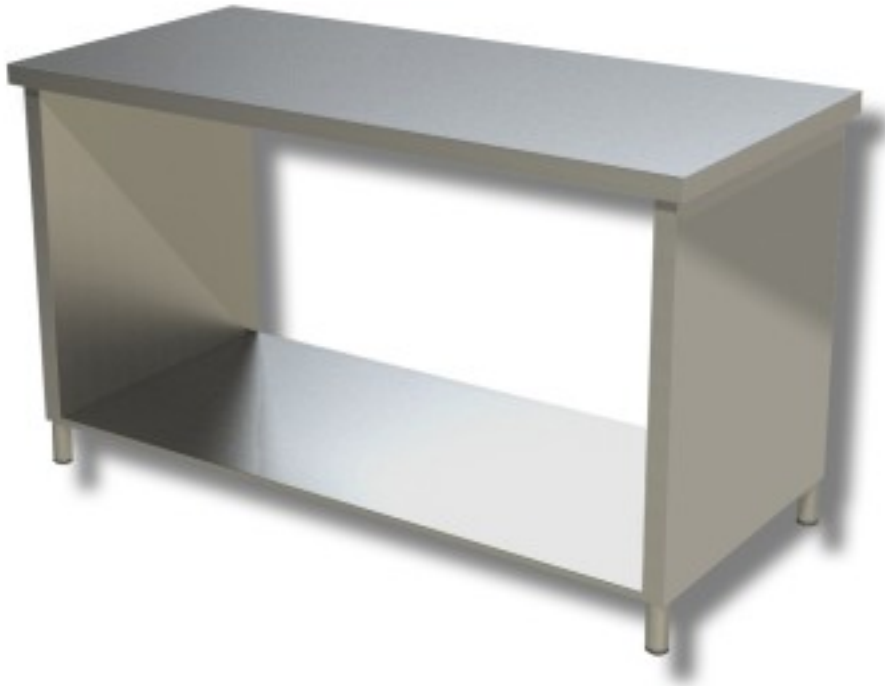

Cod: 38220634

Stainless steel table with sides on shelf depth 600 mm 2000x600 mm

Description

Stainless steel work table with sides on a shelf. Table with a height of 85 cm and depth of 60 cm length from 200 cm.

Dimensions

Dimensioni esterne	2000x600x850 mm
--------------------	-----------------

Technical data

Capacità di carico	51 kg
--------------------	-------