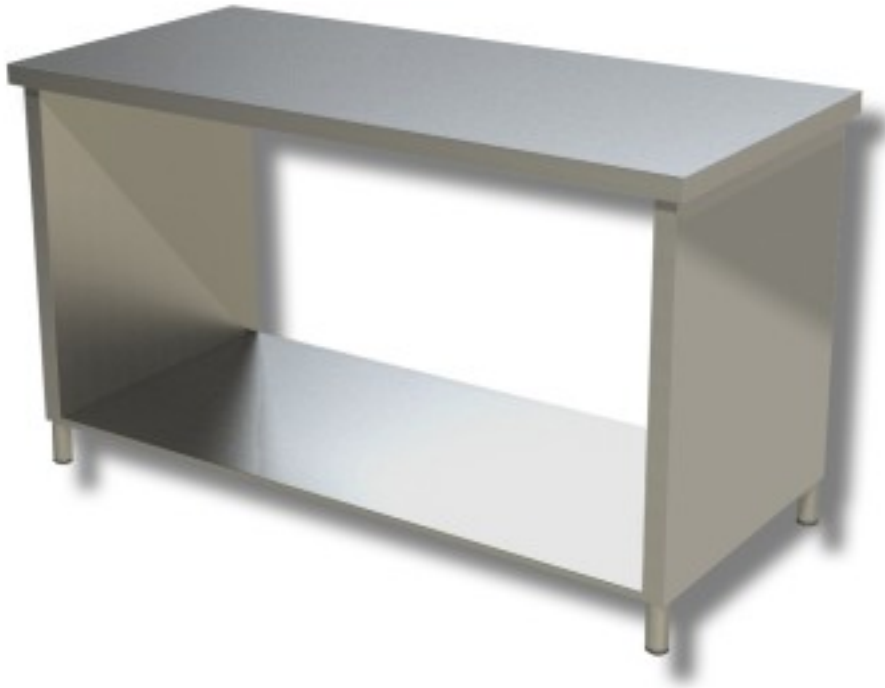

Cod: 38220631

Stainless steel table with sides on shelf depth 600 mm 1700x600 mm

Description

Stainless steel work table with sides on shelf. Table with a height of 85 cm and depth of 60 cm length 170 cm.

Dimensions

Dimensioni esterne	1700x600x850 mm
--------------------	-----------------

Technical data

Capacità di carico	45 kg
--------------------	-------