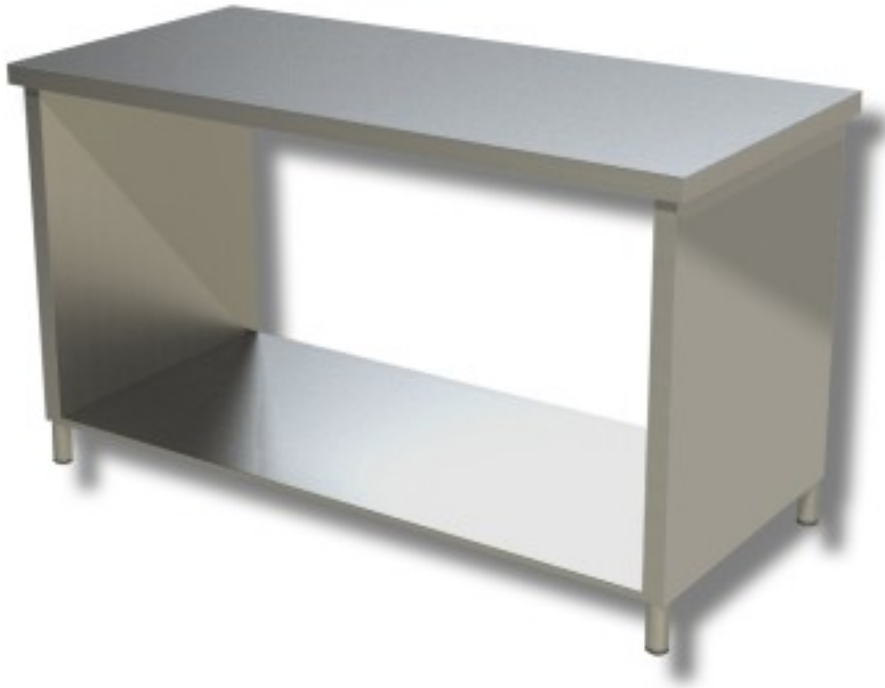

Cod: 38220630

Stainless steel table with sides on shelf depth 600 mm 1600x600 mm

Description

Stainless steel work table with sides on a shelf. Table with a height of 85 cm and depth of 60 cm length 160 cm.

Dimensions

Dimensioni esterne	1600x600x850 mm
--------------------	-----------------

Technical data

Capacità di carico	42 kg
--------------------	-------