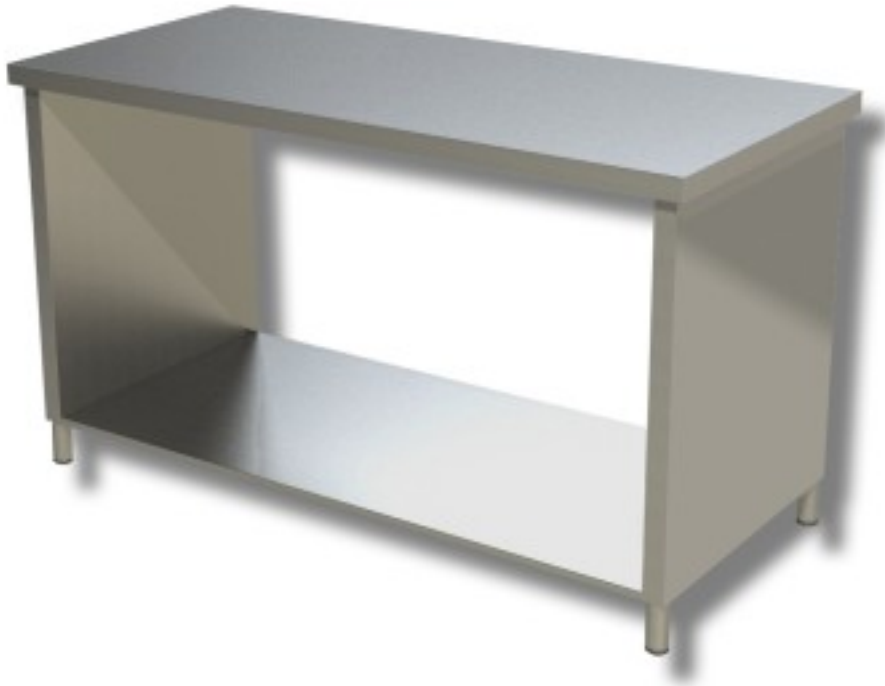

Cod: 38220075

Stainless steel table with sides on shelf depth 600 mm 1500x600 mm

Description

Stainless steel work table with sides on a shelf. Table with a height of 85 cm and depth of 60 cm length 150 cm.

Dimensions

Dimensioni esterne	1500x600x850 mm
--------------------	-----------------

Technical data

Capacità di carico	37 kg
--------------------	-------