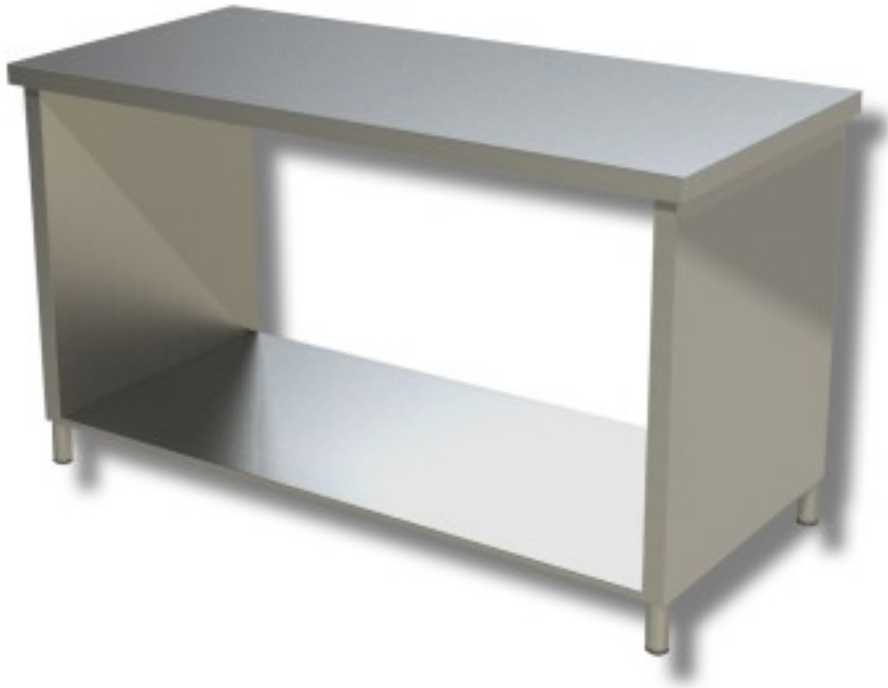

Cod: 38220629

Stainless steel table with sides on shelf depth 600 mm 1400x600 mm

Description

Stainless steel work table with sides on a shelf. Table with a height of 85 cm and depth of 60 cm length 140 cm.

Dimensions

Dimensioni esterne	1400x600x850 mm
--------------------	-----------------

Technical data

Capacità di carico	32 kg
--------------------	-------