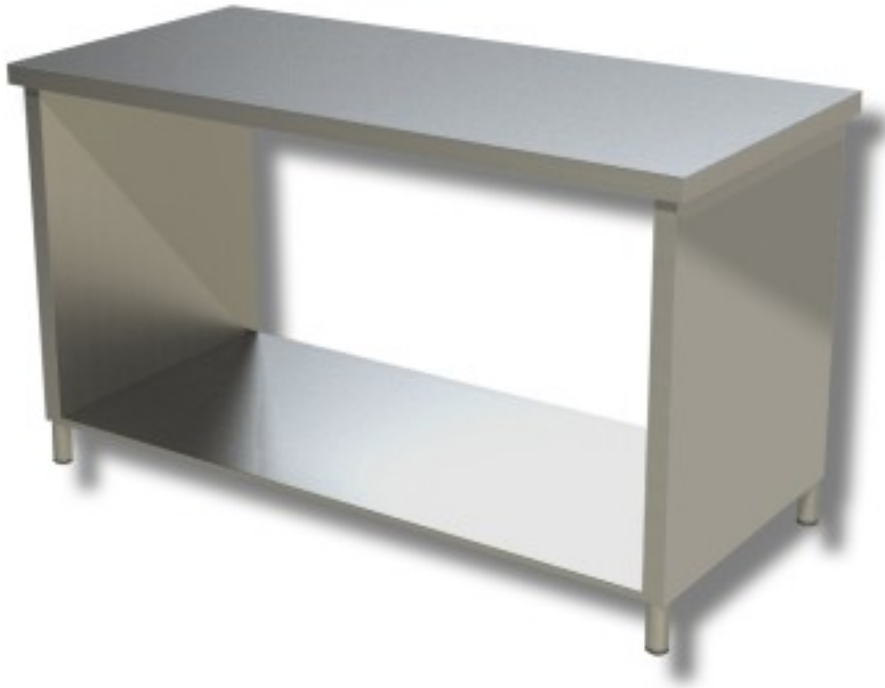

Cod: 38220629

Stainless steel table with sides on shelf depth 600 mm 1400x600 mm

Description

Stainless steel work table with sides on a shelf. Table with a height of 85 cm and depth of 60 cm length 140 cm.

Dimensions

Dimensioni esterne	1400x600x850 mm
--------------------	-----------------

Technical data

Capacità di carico	32 kg
--------------------	-------