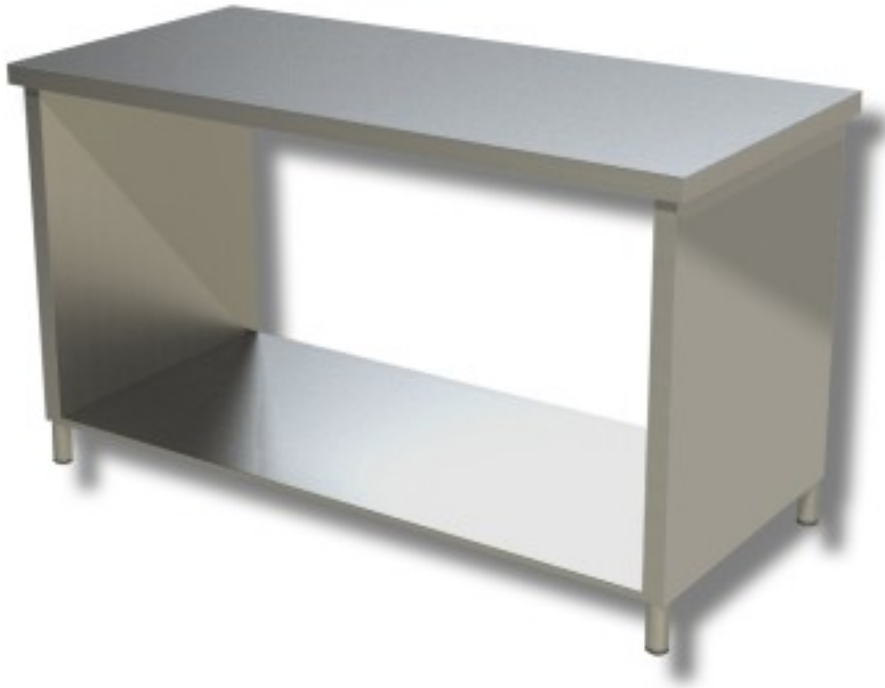

Cod: 38220628

Stainless steel table with sides on shelf depth 600 mm 1300x600 mm

Description

Stainless steel work table with sides on a shelf. Table with a height of 85 cm and depth of 60 cm length 130 cm.

Dimensions

Dimensioni esterne	1300x600x850 mm
--------------------	-----------------

Technical data

Capacità di carico	29 kg
--------------------	-------