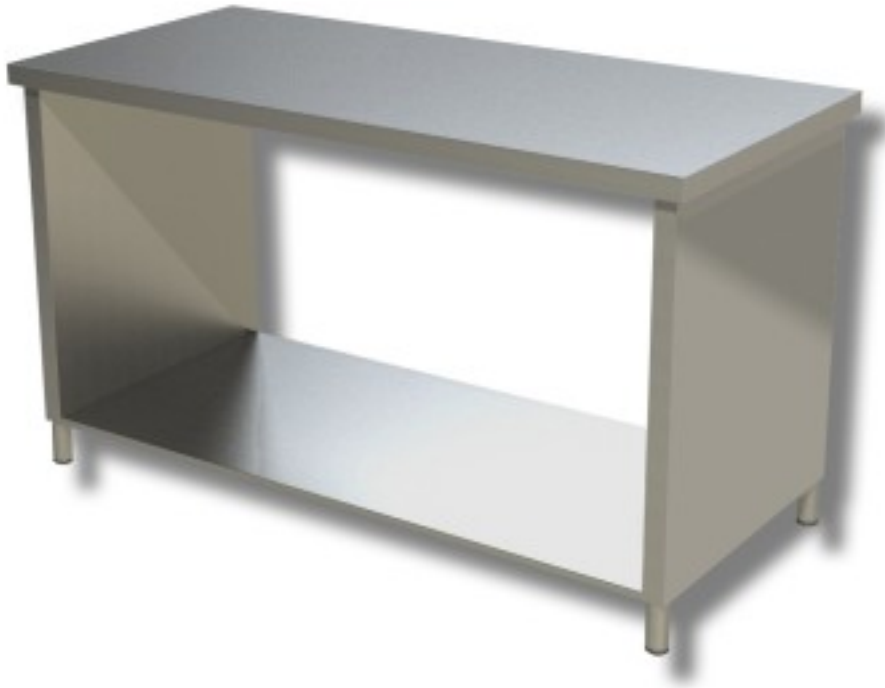

Cod: 38220627

Stainless steel table with sides on shelf depth 600 mm 1200x600 mm

Description

Stainless steel work table with sides on a shelf. Table with a height of 85 cm and depth of 60 cm length 120 cm.

Dimensions

Dimensioni esterne	1200x600x850 mm
--------------------	-----------------

Technical data

Capacità di carico	27 kg
--------------------	-------