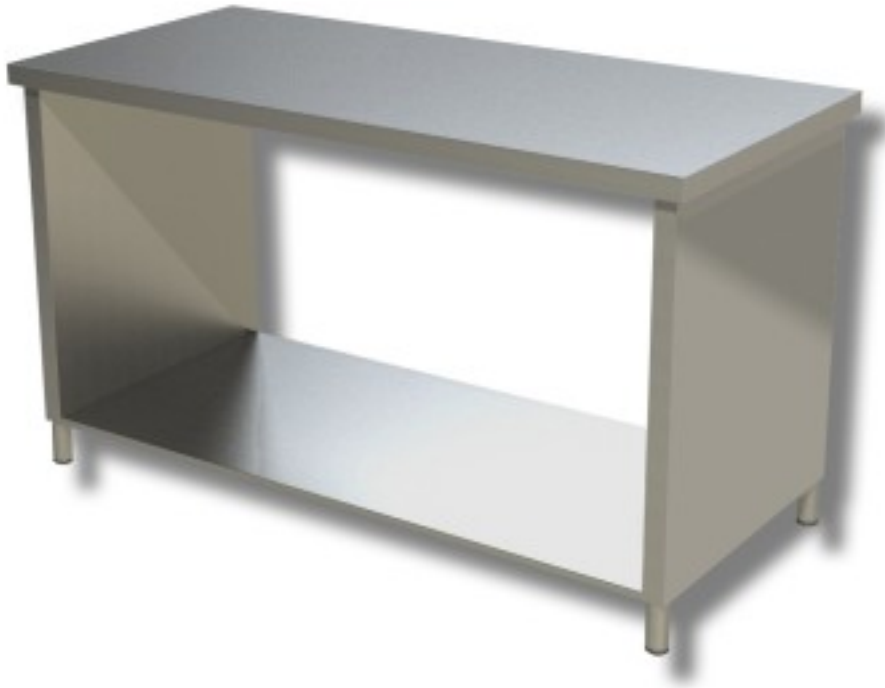

Cod: 38220627

**Stainless steel table with sides on shelf depth 600 mm 1200x600 mm**

## Description

Stainless steel work table with sides on a shelf. Table with a height of 85 cm and depth of 60 cm length 120 cm.

## Dimensions

Dimensioni esterne	1200x600x850 mm
--------------------	-----------------