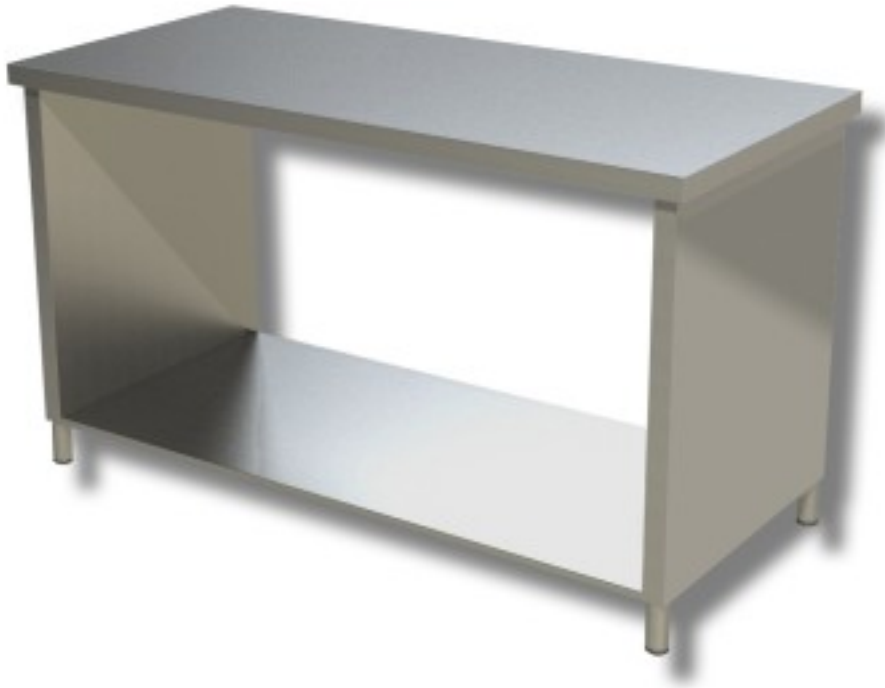

Cod: 38220626

Stainless steel table with sides on shelf depth 600 mm 1100x600 mm

Description

Stainless steel work table with sides on a shelf. Table with a height of 85 cm and depth of 60 cm length 110 cm.

Dimensions

Dimensioni esterne	1100x600x850 mm
--------------------	-----------------