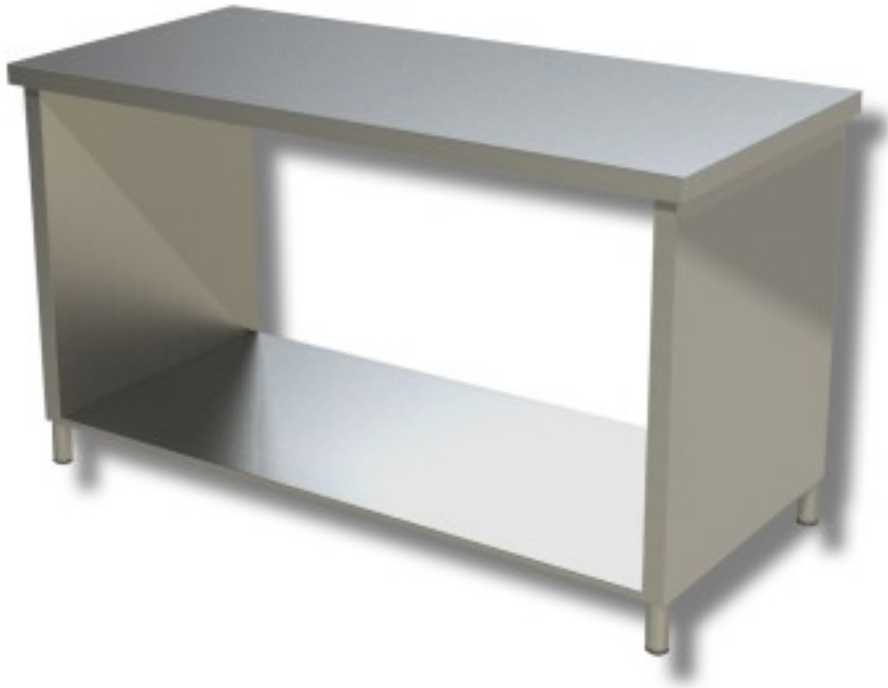

Cod: 38220762

Stainless steel table with sides on shelf depth 600 mm 900x600 mm

Description

Stainless steel work table with sides on a shelf. Table with a height of 85 cm and depth of 60 cm length 90 cm.

Dimensions

Dimensioni esterne	900x600x850 mm
--------------------	----------------

Technical data

Capacità di carico	18 kg
--------------------	-------