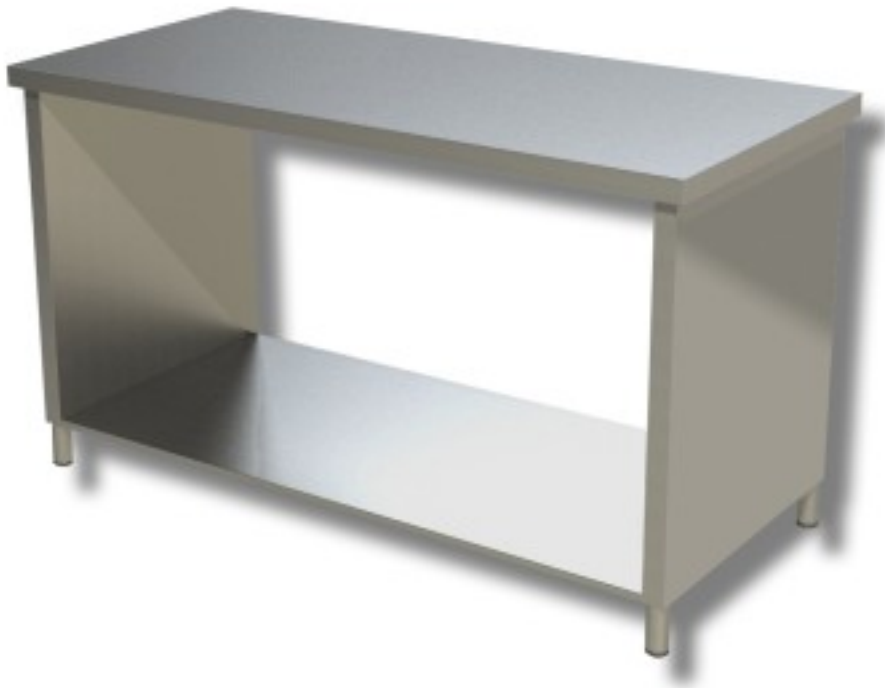

Cod: 38220762

Stainless steel table with sides on shelf depth 600 mm 900x600 mm

Description

Stainless steel work table with sides on a shelf. Table with a height of 85 cm and depth of 60 cm length 90 cm.

Dimensions

Dimensioni esterne	900x600x850 mm
--------------------	----------------

Technical data

Capacità di carico	18 kg
--------------------	-------