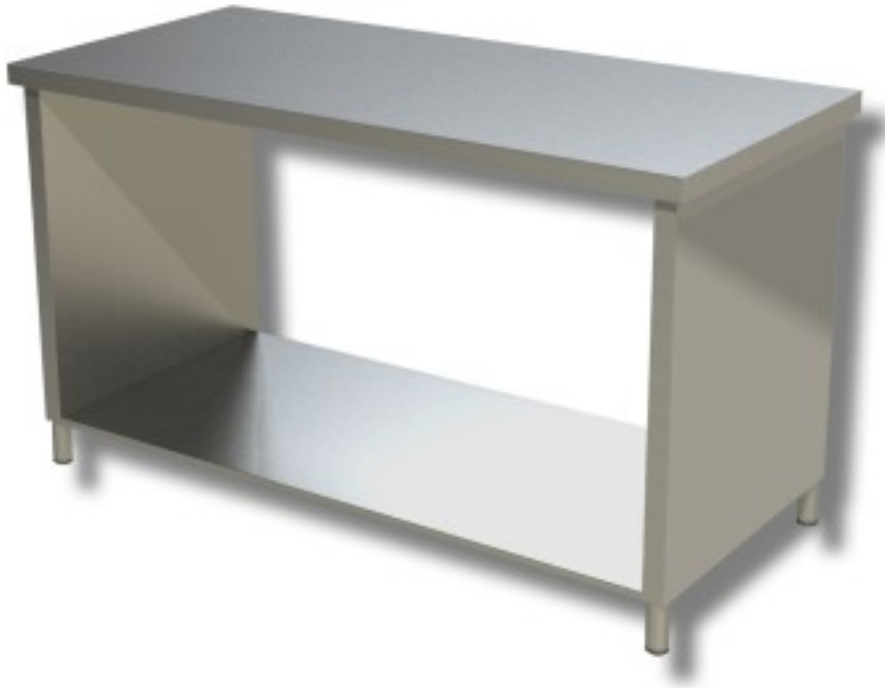

Cod: 38220649

**Stainless steel table with sides on shelf depth 600 mm 800x600 mm**

## Description

Stainless steel work table with sides on shelf. Table with a height of 85 cm and depth of 60 cm length 80 cm.

## Dimensions

Dimensioni esterne	800x600x850 mm
--------------------	----------------