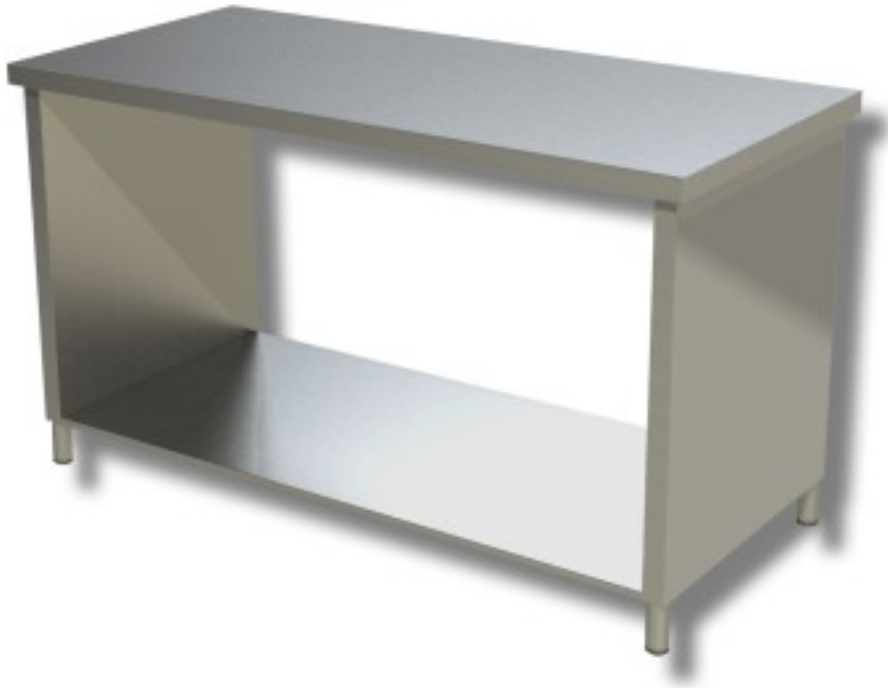

Cod: 38220649

Stainless steel table with sides on shelf depth 600 mm 800x600 mm

Description

Stainless steel work table with sides on shelf. Table with a height of 85 cm and depth of 60 cm length 80 cm.

Dimensions

Dimensioni esterne	800x600x850 mm
--------------------	----------------

Technical data

Capacità di carico	17 kg
--------------------	-------