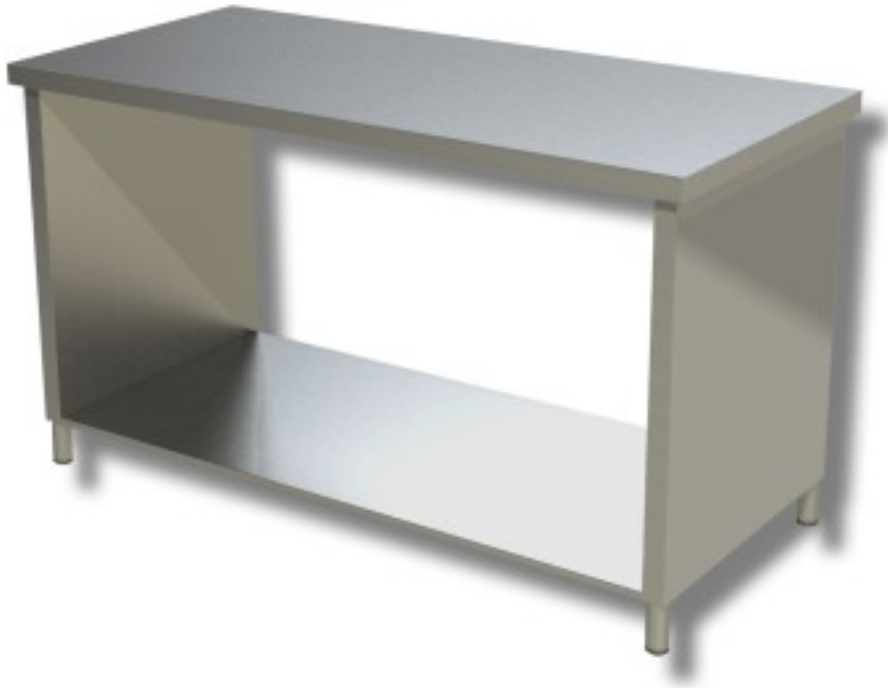

Cod: 38220761

Stainless steel table with sides on shelf depth 600 mm 700x600 mm

Description

Stainless steel work table with sides on a shelf. Table with a height of 85 cm and depth of 60 cm length 70 cm.

Dimensions

Dimensioni esterne	700x600x850 mm
--------------------	----------------