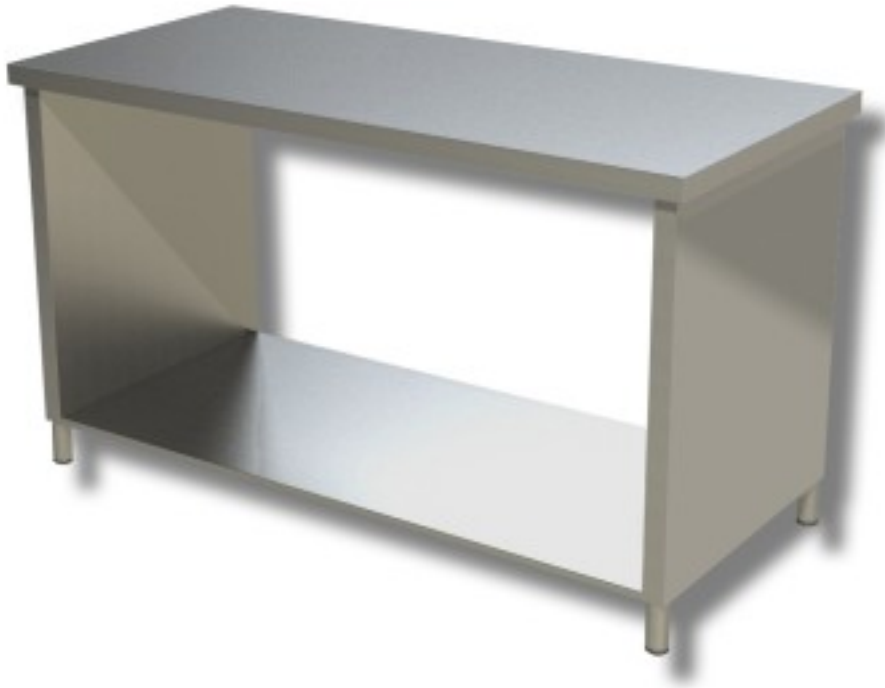

Cod: 38220648

**Stainless steel table with sides on shelf depth 600 mm 600x600 mm**

## Description

Stainless steel work table with sides on a shelf. Table with a height of 85 cm and depth of 60 cm length 60 cm.

## Dimensions

Dimensioni esterne	600x600x850 mm
--------------------	----------------