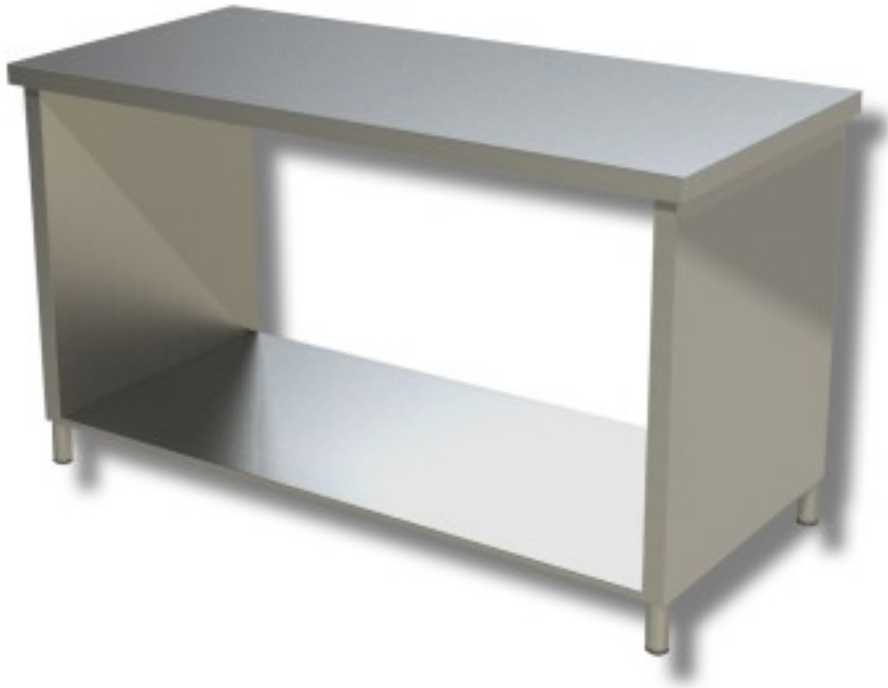

Cod: 38220760

Stainless steel table with sides on shelf depth 600 mm 500x600 mm

Description

Stainless steel work table with sides on a shelf. Table with a height of 85 cm and depth of 60 cm length 50 cm.

Dimensions

Dimensioni esterne	500x600x850 mm
--------------------	----------------