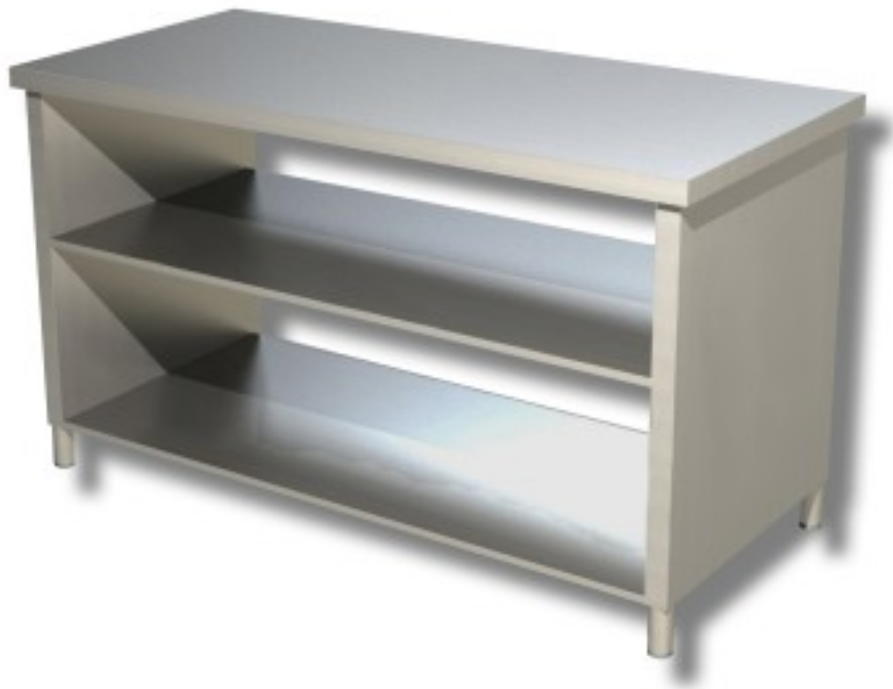

Cod: 38270635

**Stainless steel table with sides and 2 shelves depth 700 mm 1100x700 mm**

## Description

**Stainless steel table with sides and 2 shelves 110x70 cm.**

## Dimensions

Dimensioni esterne	1100x700x850 mm
--------------------	-----------------