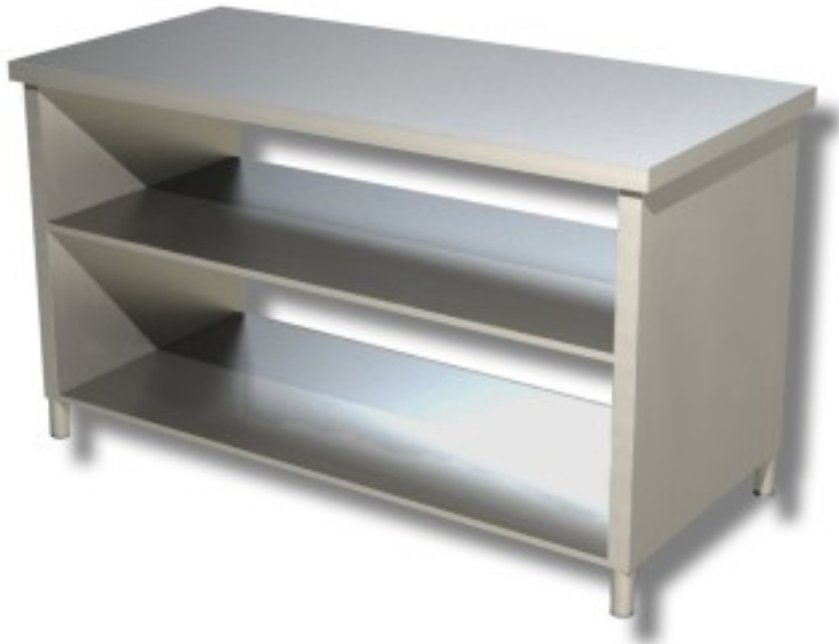

Cod: 38260633

**Stainless steel table with sides and 2 shelves 600 mm deep 1900x600 mm**

## Description

**Stainless steel table with sides and 2 shelves 190x60 cm.**

## Dimensions

Dimensioni esterne	1900x600x850 mm
--------------------	-----------------