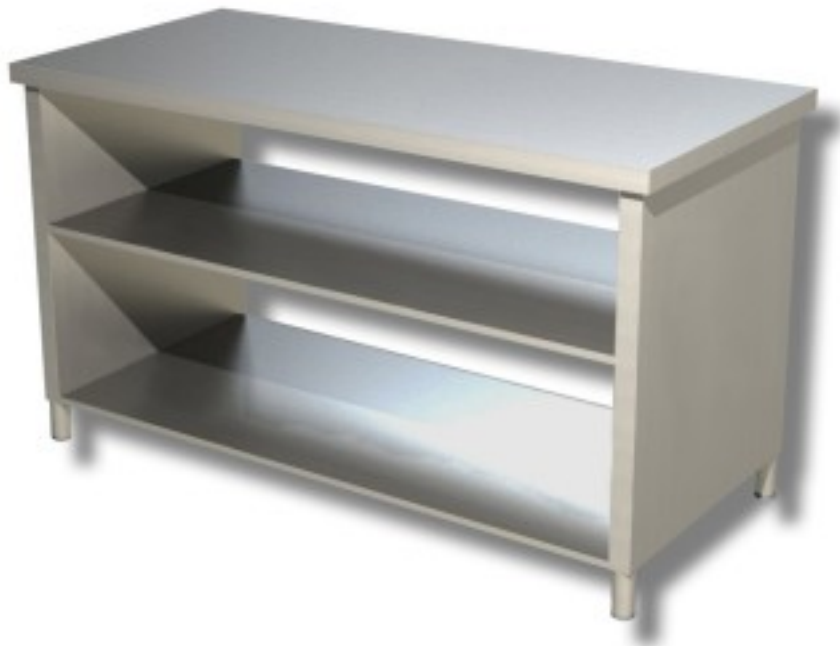

Cod: 38260633

Stainless steel table with sides and 2 shelves 600 mm deep 1900x600 mm

Description

Stainless steel table with sides and 2 shelves 190x60 cm.

Dimensions

Dimensioni esterne	1900x600x850 mm
--------------------	-----------------

Technical data

Capacità di carico	49 kg
Peso	93 kg