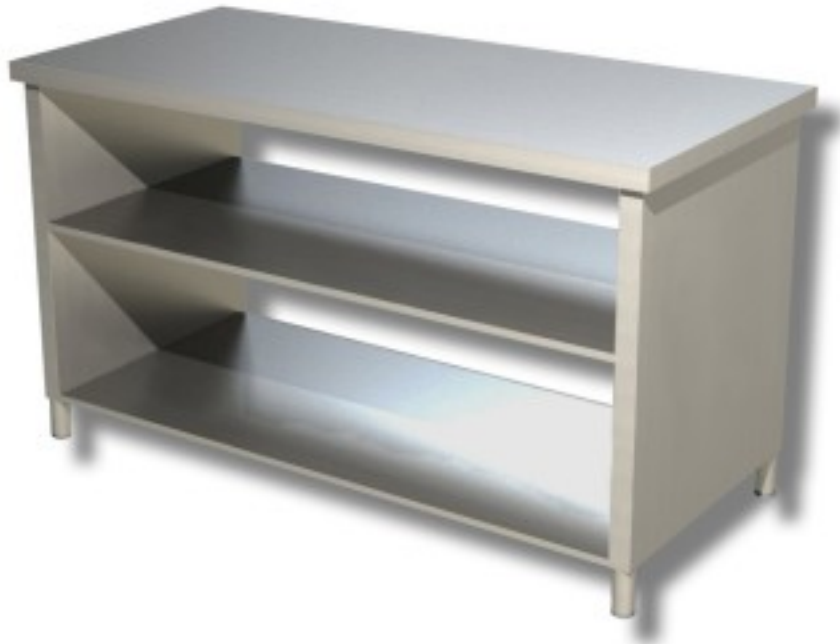

Cod: 38260629

Stainless steel table with sides and 2 shelves 600 mm deep 1400x600 mm

Description

Stainless steel table with sides and 2 shelves 140x60 cm.

Dimensions

Dimensioni esterne	1400x600x850 mm
--------------------	-----------------

Technical data

Capacità di carico	32 kg
Peso	73 kg