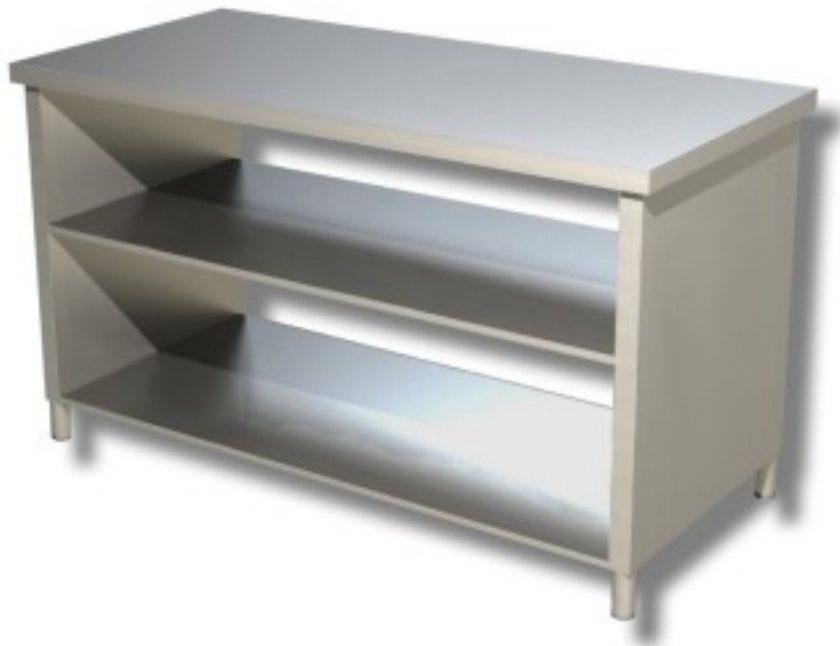

Cod: 38260625

Stainless steel table with sides and 2 shelves depth 600 mm 1000x600 mm

Description

Stainless steel table with sides and 2 shelves 100x60 cm.

Dimensions

Dimensioni esterne	1000x600x850 mm
--------------------	-----------------

Technical data

Capacità di carico	20 kg
Peso	59 kg