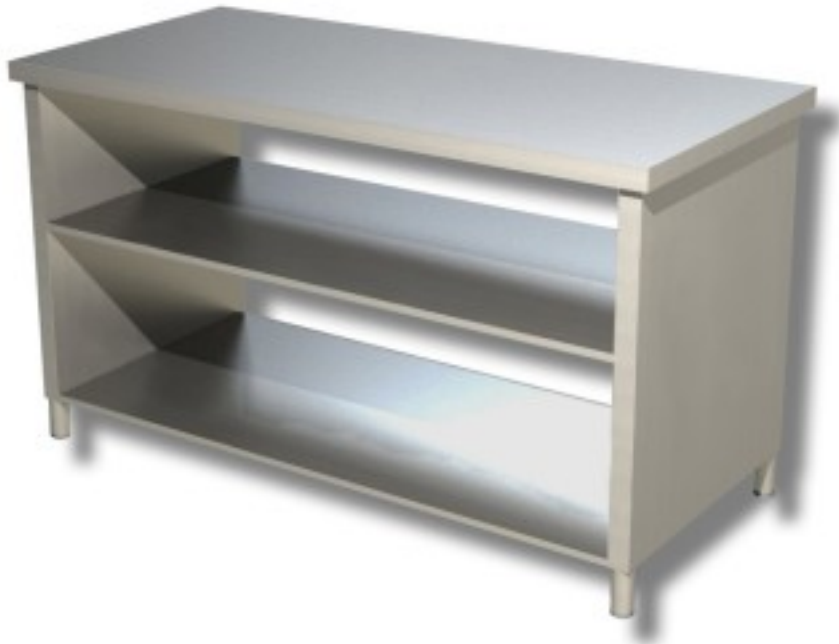

Cod: 38260762

Stainless steel table with sides and 2 shelves depth 600 mm 900x600 mm

Description

Stainless steel table with sides and 2 shelves 90x60 cm.

Dimensions

Dimensioni esterne	900x600x850 mm
--------------------	----------------

Technical data

Capacità di carico	18 kg
Peso	55 kg