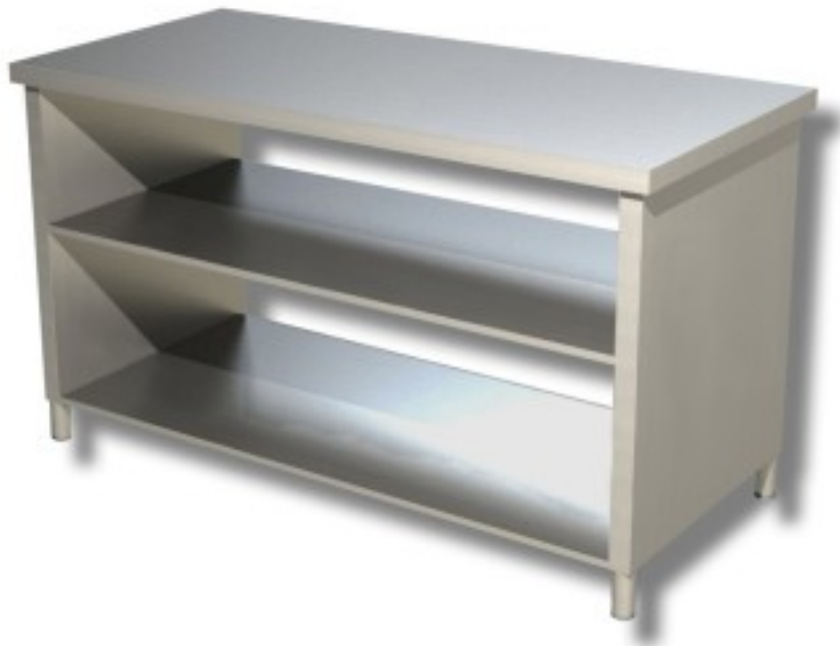

Cod: 38260649

Stainless steel table with sides and 2 shelves depth 600 mm 800x600 mm

Description

Stainless steel table with sides and 2 shelves 80x60 cm.

Dimensions

Dimensioni esterne	800x600x850 mm
--------------------	----------------

Technical data

Capacità di carico	17 kg
Peso	51 kg