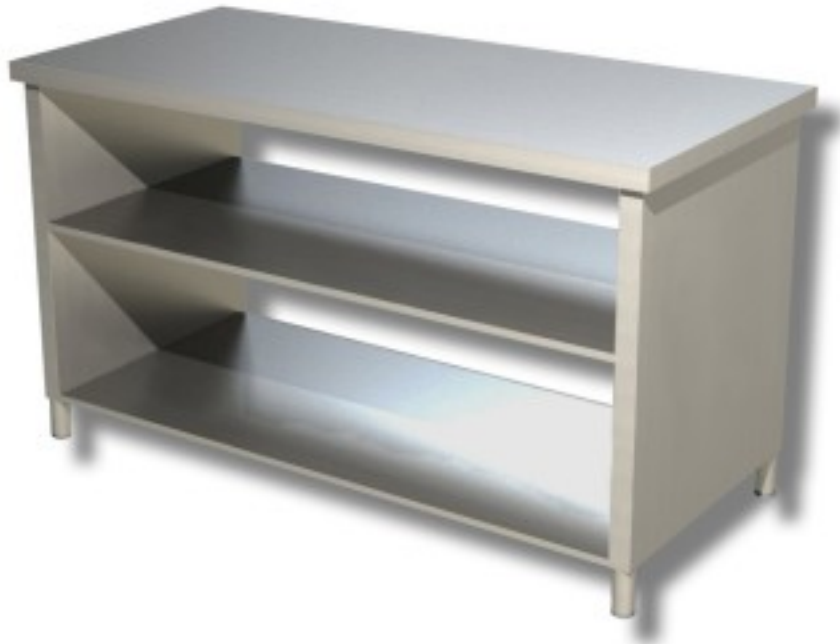

Cod: 38260761

**Stainless steel table with sides and 2 shelves depth 600 mm 700x600 mm**

## Description

Stainless steel table with sides and 2 shelves 70x60 cm.

## Dimensions

Dimensioni esterne	700x600x850 mm
--------------------	----------------