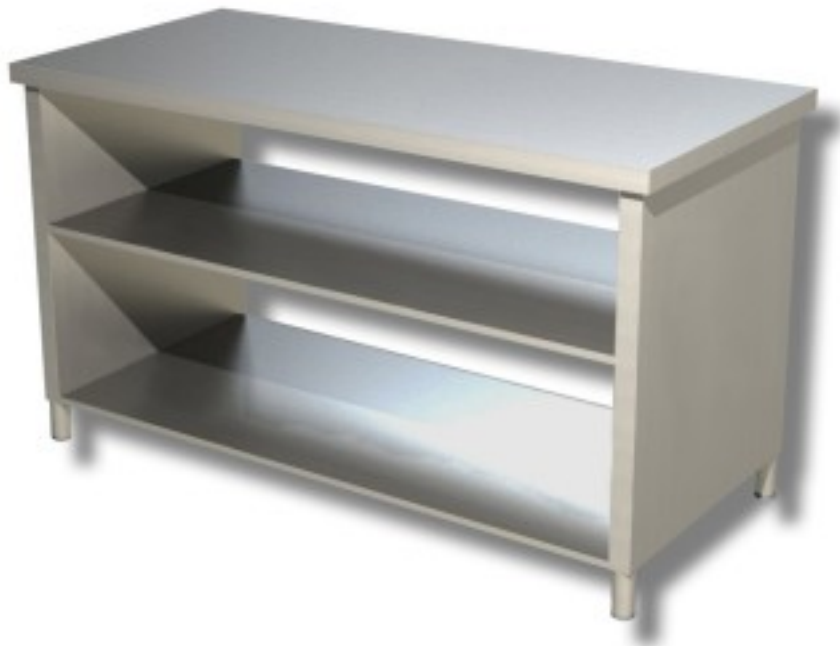

Cod: 38260648

**Stainless steel table with sides and 2 shelves depth 600 mm 600x600 mm**

## Description

**Stainless steel table with sides and 2 shelves 60x60 cm.**

## Dimensions

|                    |                |
|--------------------|----------------|
| Dimensioni esterne | 600x600x850 mm |
|--------------------|----------------|