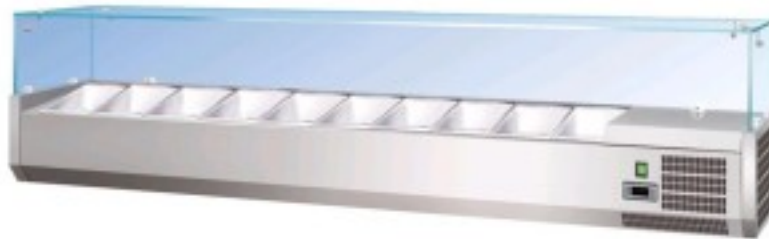

Cod: 36210452006

**Refrigerated display case for 1/3 trays with flat glass panes depth 380 mm
1200x380x400h mm 4 trays 3 gn 1/3 + 1 gn1/2**

Description

Static refrigerated showcase made entirely of AISI 304 stainless steel. Protective glass. Suitable for holding gastronorm, stainless steel or polycarbonate trays. Built-in unit only right side gas R134A.

Dimensions

Dimensioni esterne	1200x380x400 mm
--------------------	-----------------

Technical data

--	--

Gas refrigerante	R134A
Potenza Elettrica	0.34 kW
Temperatura d'esercizio	+2 +8 °C
Voltaggio	230 V