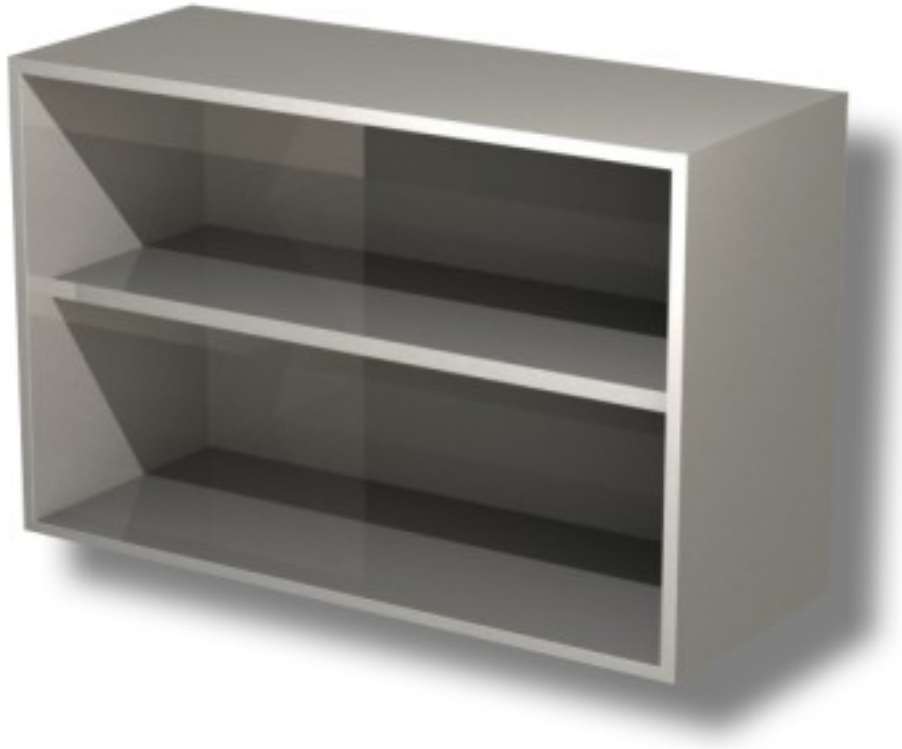

Cod: 39970391

Stainless steel open wall unit with 1 shelf height 800 mm 1600x400x800h mm

Description

Stainless steel open wall unit with 1 shelf height 80 cm

Dimensions

Dimensioni esterne	1600x400x800 mm
--------------------	-----------------

Technical data

Capacità di carico	40 kg
--------------------	-------