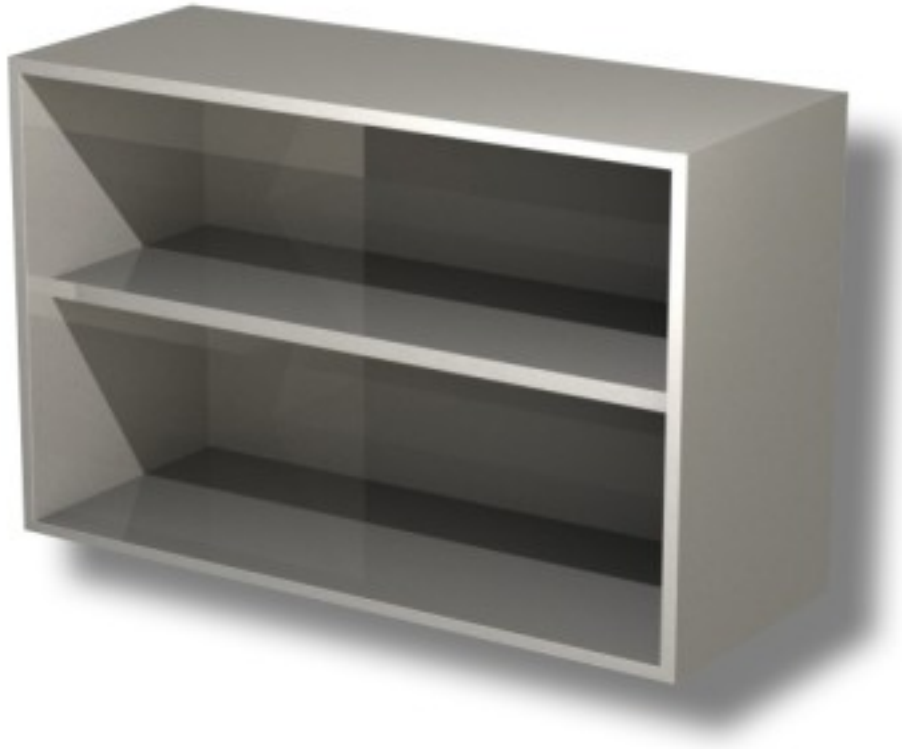

Cod: 39970390

Stainless steel open wall unit with 1 shelf height 800 mm 1500x400x800h mm

Description

Stainless steel open wall unit with 1 shelf height 80 cm

Dimensions

Dimensioni esterne	1500x400x800 mm
--------------------	-----------------

Technical data

Capacità di carico	35 kg
--------------------	-------