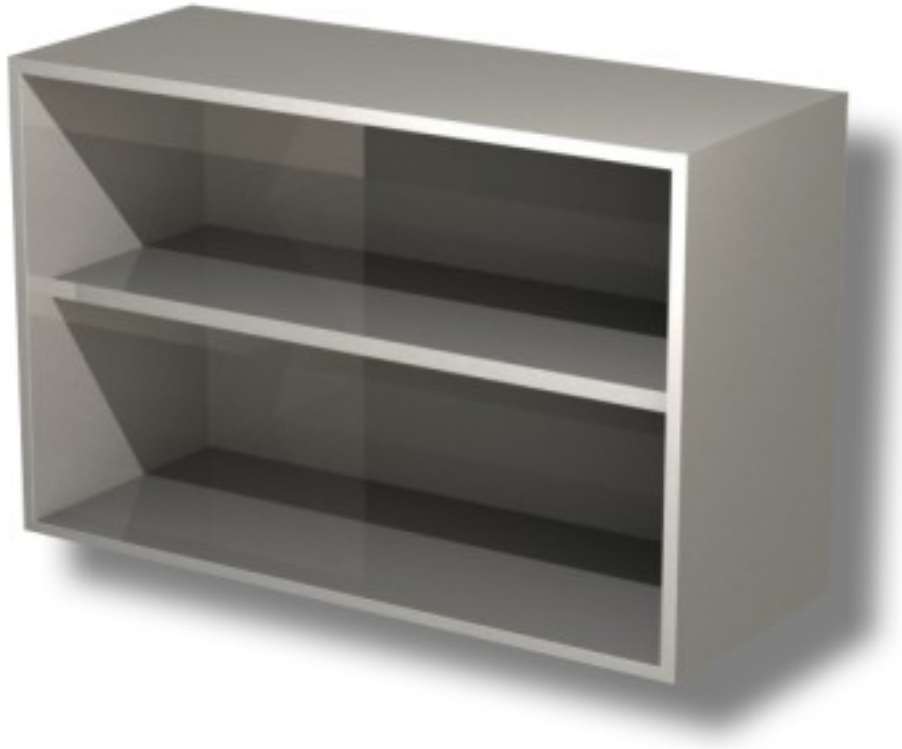

Cod: 39970389

Stainless steel open wall unit with 1 shelf height 800 mm 1400x400x800h mm

Description

Stainless steel open wall unit with 1 shelf height 80 cm

Dimensions

Dimensioni esterne	1400x400x800 mm
--------------------	-----------------

Technical data

Capacità di carico	30 kg
--------------------	-------