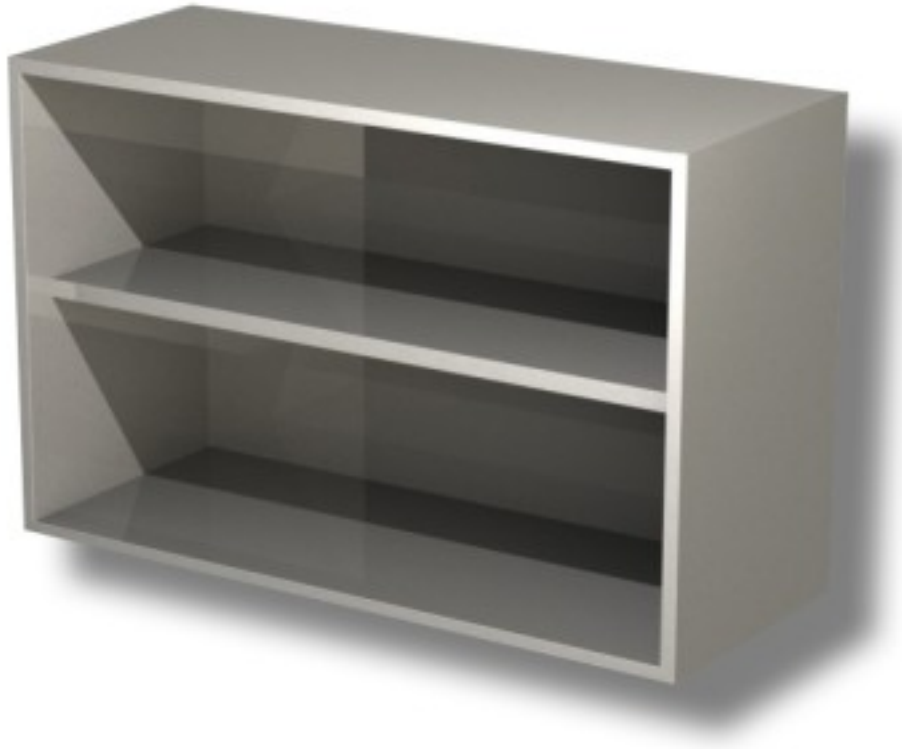

Cod: 39970388

**Stainless steel open wall unit with 1 shelf height 800 mm 1300x400x800h mm**

## Description

**Stainless steel open wall unit with 1 shelf height 80 cm**

## Dimensions

Dimensioni esterne	1300x400x800 mm
--------------------	-----------------