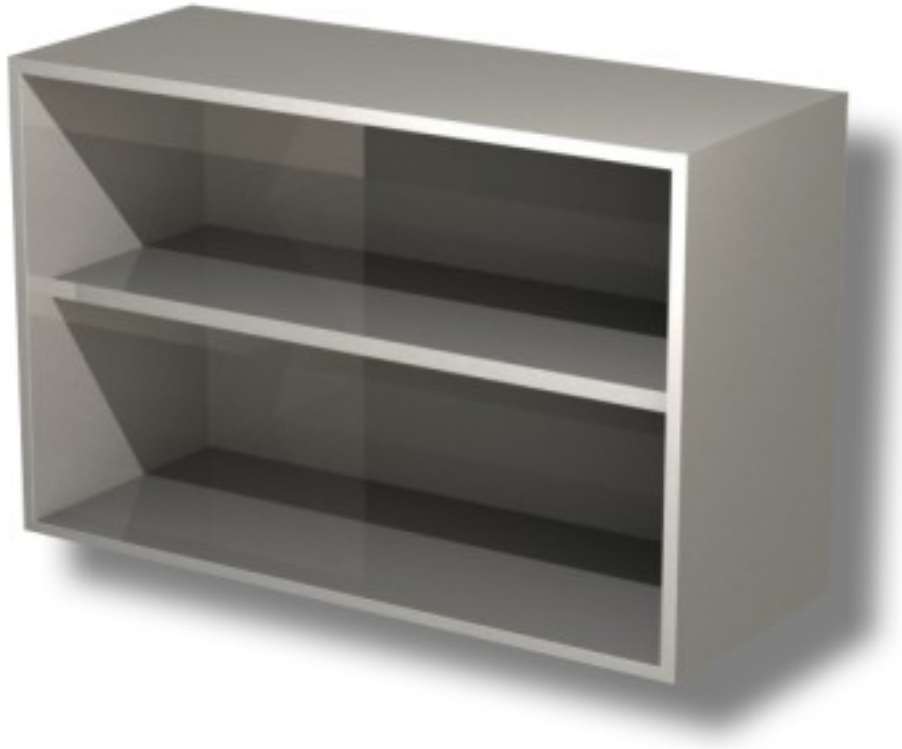

Cod: 39970388

Stainless steel open wall unit with 1 shelf height 800 mm 1300x400x800h mm

Description

Stainless steel open wall unit with 1 shelf height 80 cm

Dimensions

Dimensioni esterne	1300x400x800 mm
--------------------	-----------------

Technical data

Capacità di carico	27 kg
--------------------	-------