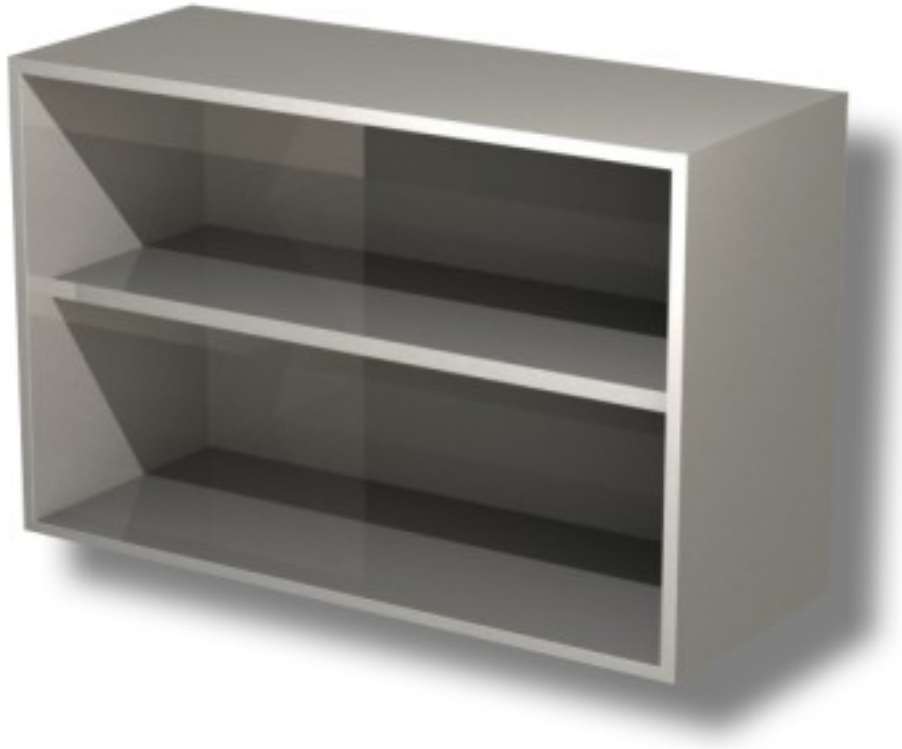

Cod: 39970387

Stainless steel open wall unit with 1 shelf height 800 mm 1200x400x800h mm

Description

Stainless steel open wall unit with 1 shelf height 80 cm

Dimensions

Dimensioni esterne	1200x400x800 mm
--------------------	-----------------

Technical data

Capacità di carico	25 kg
--------------------	-------