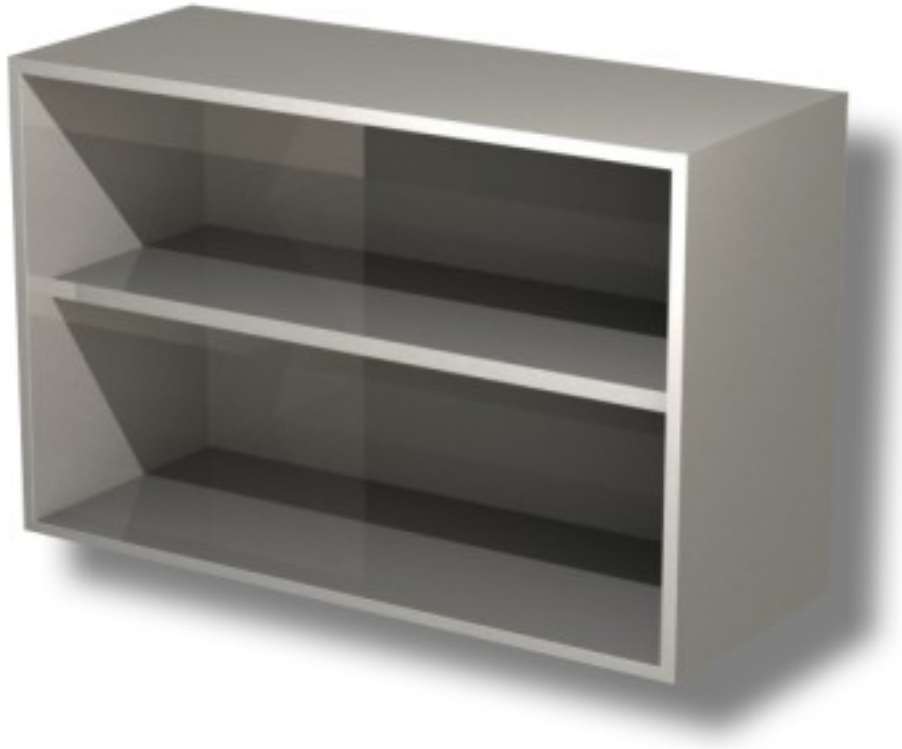

Cod: 39970386

Stainless steel open wall unit with 1 shelf height 800 mm 1100x400x800h mm

Description

Stainless steel open wall unit with 1 shelf height 80 cm

Dimensions

Dimensioni esterne	1100x400x800 mm
--------------------	-----------------