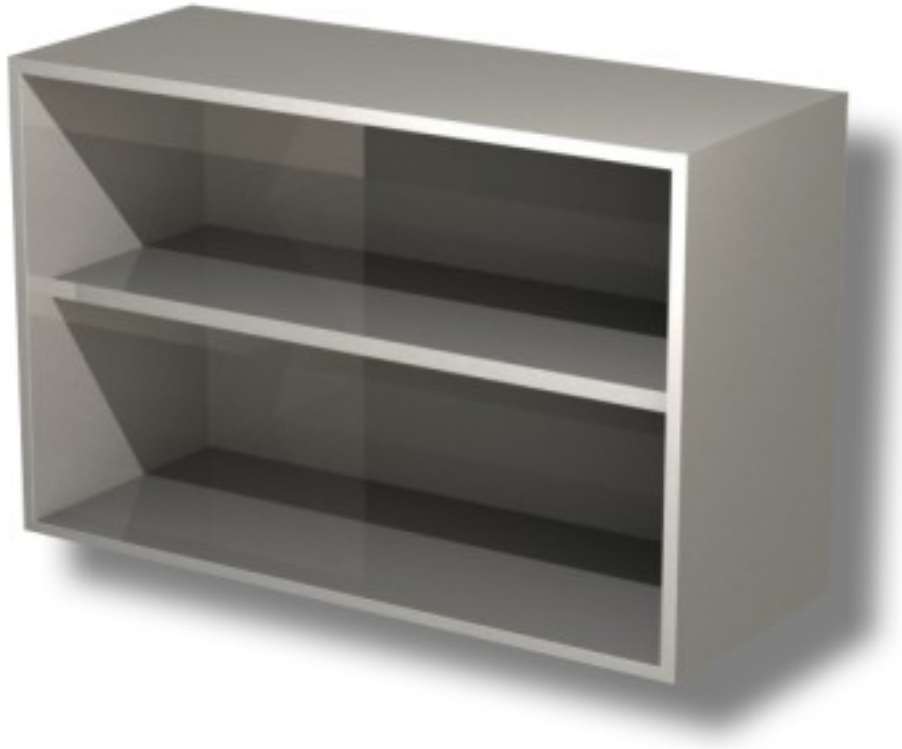

Cod: 39970385

**Stainless steel open wall unit with 1 shelf height 800 mm 1000x400x800h mm**

## Description

**Stainless steel open wall unit with 1 shelf height 80 cm**

## Dimensions

Dimensioni esterne	1000x400x800 mm
--------------------	-----------------