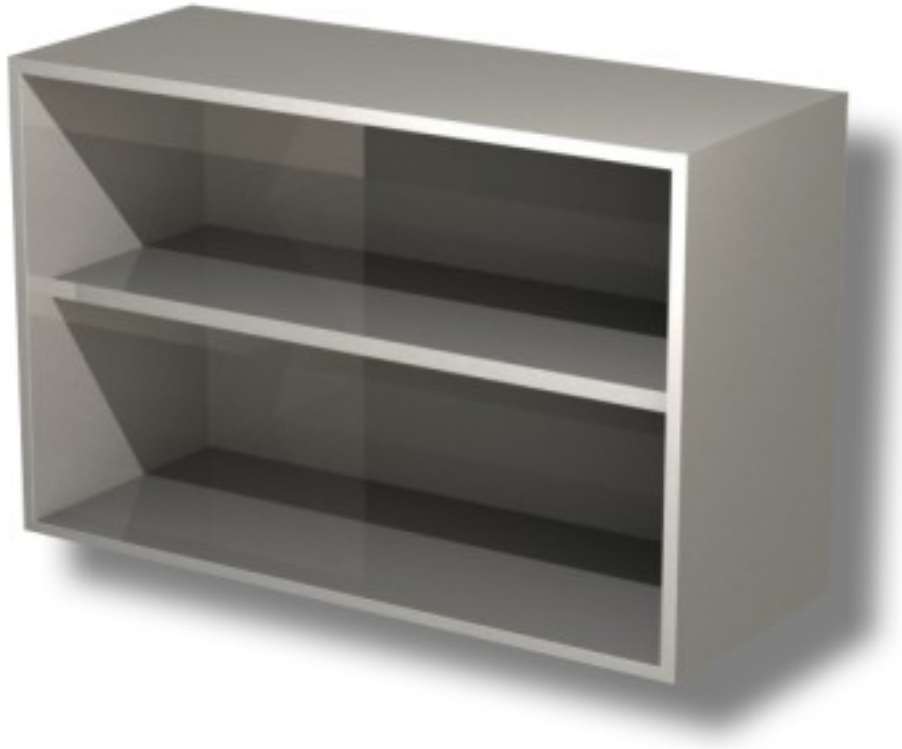

Cod: 39970385

Stainless steel open wall unit with 1 shelf height 800 mm 1000x400x800h mm

Description

Stainless steel open wall unit with 1 shelf height 80 cm

Dimensions

Dimensioni esterne	1000x400x800 mm
--------------------	-----------------

Technical data

Capacità di carico	18 kg
--------------------	-------